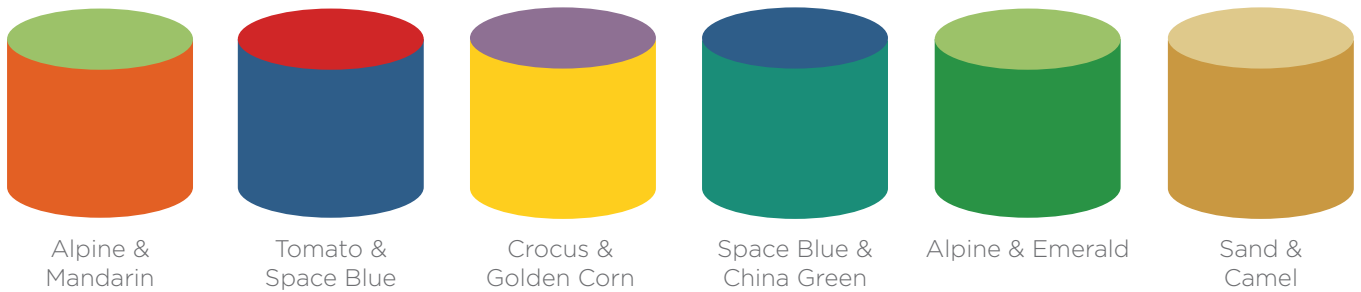

# 3branch Discovery Seating Color Chart

## color selections

Choose from this selection of colors for ottomans and bench cushions.

## popular ottoman color combinations

4560-01 Discovery ottoman in Tomato & Space Blue

4551-02 Bench cushion in Space Blue