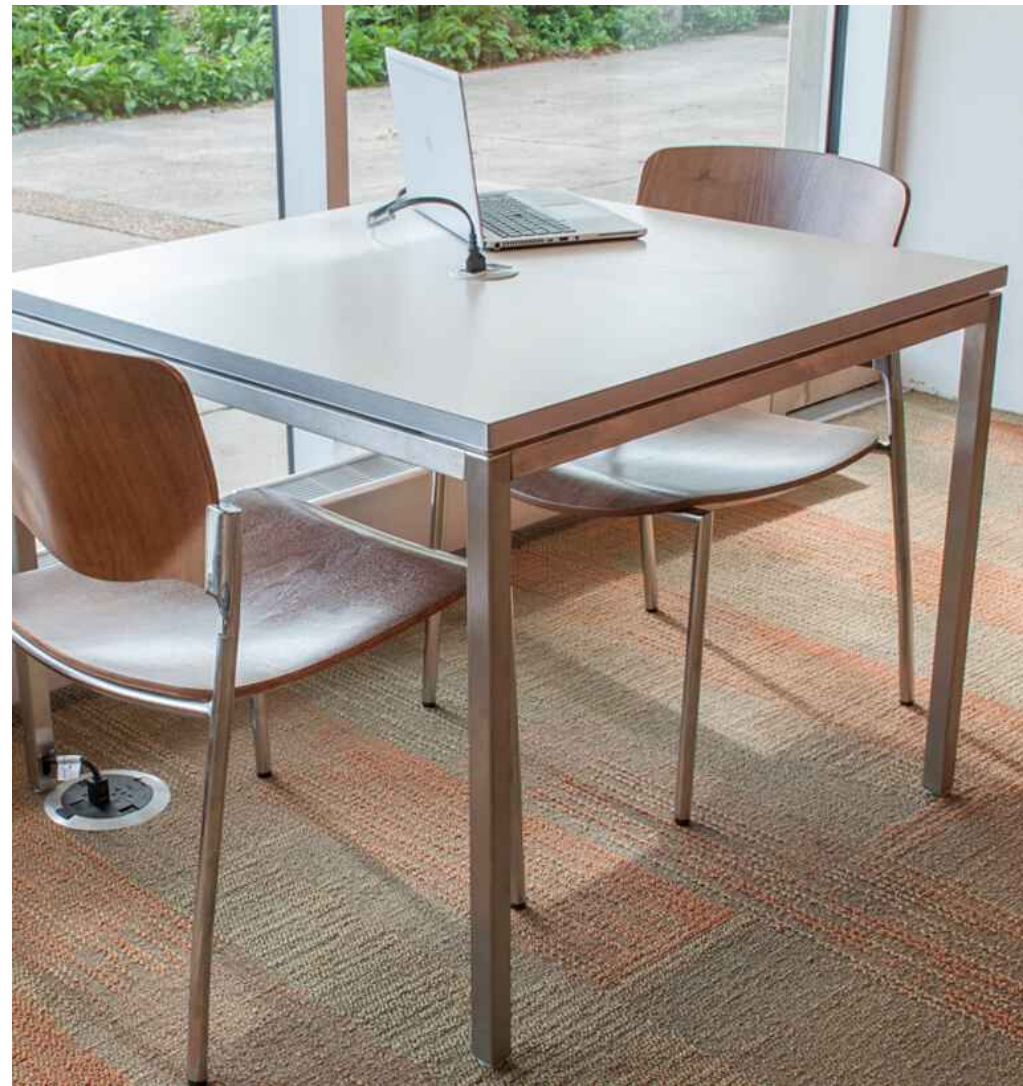

table sizes & shapes

Tables available in square, rectangle, round or wedge shape in all practical sizes and heights. Custom dimensions are available.

edge & finish

Durable welded frame comes in brushed stainless steel or powder coat finish. Choose from laminate, wood, quartz or solid surface tops.

additional features and accessories

- surface mounted power
- wire management leg
- lighting
- privacy screens
- ADA compliant
- modesty panels

3branch
product design solutions

skware

study & display tables, OPACs & computer tables