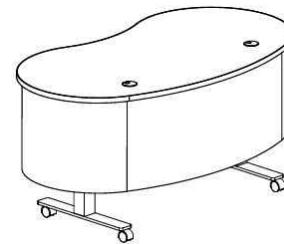

## height and mobility options

hand crank or electrical height adjustment, casters or glides

**3branch**  
product design solutions

## Form and function meet.

Kurve desks combine height adjustability, integrated power, mobility, and an approachable design. Choose from a variety of finish options and shapes.

arch

figure eight

kidney

oval

soft rectangle

racetrack