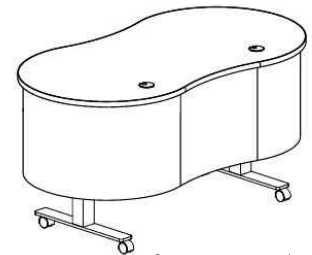

## height and mobility options

hand crank or electrical height adjustment, casters or glides

**3branch**  
product design solutions

# kurve

a desk collection

3branch.com  
877.899.9902

**3branch**  
product design solutions

   
follow us

## Form and function meet.

Kurve desks combine height adjustability, integrated power, mobility, and an approachable design. Choose from a variety of finish options and shapes.

arch

figure eight

kidney

oval

soft rectangle

racetrack