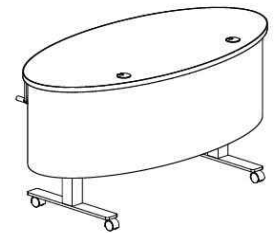

## height and mobility options

hand crank or electrical height adjustment, casters or glides

**3branch**  
product design solutions

# kurve

a desk collection

3branch.com  
877.899.9902

**3branch**  
product design solutions

   
follow us

## Form and function meet.

Kurve desks combine height adjustability, integrated power, mobility, and an approachable design. Choose from a variety of finish options and shapes.

arch

figure eight

kidney

oval

soft rectangle

racetrack