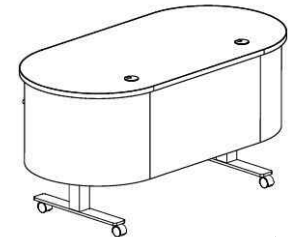

## height and mobility options

hand crank or electrical height adjustment, casters or glides

**3branch**  
product design solutions

## Form and function meet.

Kurve desks combine height adjustability, integrated power, mobility, and an approachable design. Choose from a variety of finish options and shapes.

arch

figure eight

kidney

oval

soft rectangle

racetrack