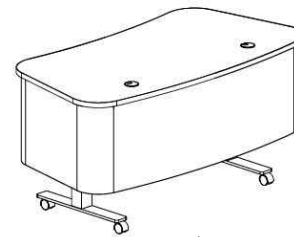

## height and mobility options

hand crank or electrical height adjustment, casters or glides

**3branch**  
product design solutions

# kurve

a desk collection

3branch.com  
877.899.9902

**3branch**  
product design solutions

   
follow us

## Form and function meet.

Kurve desks combine height adjustability, integrated power, mobility, and an approachable design. Choose from a variety of finish options and shapes.

arch

figure eight

kidney

oval