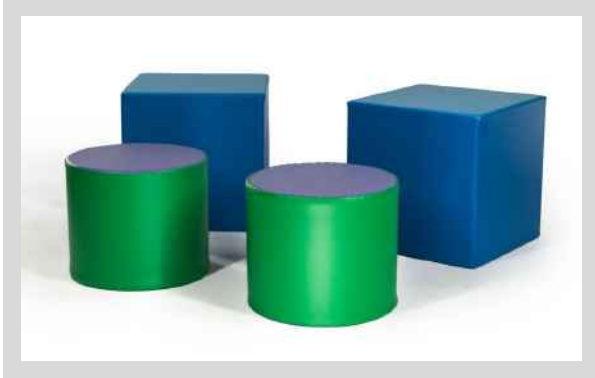

round base finishes

high performance laminate - various patterns and colors available

top / surface finishes

standard high performance laminate with PVC edge, optional stone, solid surface or wood

screen dividers

frosted acrylic, or colored glass

ottoman seating

3branch ottomans are lightweight and can be tucked away and rearranged easily. Upholstered in naugahyde - available in a variety of colors. Ottomans are sized to work best with 26" junior height computer table.

3branch
product design solutions

kurve

a round computer table collection

3branch.com
877.899.9902

3branch
product design solutions

 
follow us

Perfectly suited for sharing.

Kurve computer tables are compact, yet the round shape offers room for two or three to gather at each computer station.

Screens to define space.

Privacy screens can be added in either frosted or colored acrylic, clear or colored glass.

Drum base keeps wires tidy.

The drum base with a built in access panel offers wire management storage. In-surface power or grommets are optional.