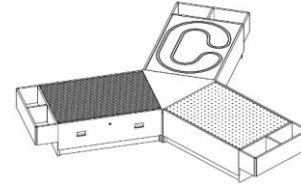

**2021
Discovery Table
Specifications**

ITEM#	DESCRIPTION

TYPICAL CONFIGURATIONS

Other layouts available - contact 3branch with questions

Pinwheel discovery tables

4921 lego, tinker-toy & train discovery tables joined by
**(1) triangular pinwheel wedge w/cushion and (3)
floating storage bins-one on each end**

128w 111d 19h

item# This configuration consists of:

- 4500-01 (3) Discovery Table Base w/lockable drawer
- 4510-01 (1) Lego/Flat Surface Reversible Top (available in gray, blue or green)
- 4511-01 (1) Tinker Toy/Flat Surface Reversible Top
- 4512-01 (1) Train Tracks/Flat Surface Reversible Top (available in gray, blue or green)
- 4540-01 (1) Triangular Pinwheel Wedge w/2" thick cushion
- 4530-01 (3) Floating Storage Bins

4922 lego, tinker-toy & train discovery tables joined by
**(1) triangular pinwheel wedge w/cushion and (3)
tall storage bins, with (3) floating storage bins-one
on each end**

145w 126d 19h