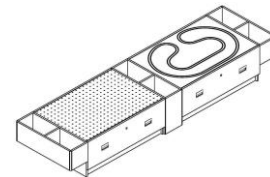

**2021  
Discovery Table  
Specifications**

ITEM#	DESCRIPTION
-------	-------------

**TYPICAL CONFIGURATIONS**

*Other layouts available - contact 3branch with questions*

**Double discovery tables**

**4911 lego & tinker-toy discovery tables joined by (1) center tall storage bin and (2) floating storage bins-one on each end**  
**121w 32d 19h**

item# This configuration consists of:

- 4500-01 (2) Discovery Table Base w/lockable drawer
- 4510-01 (1) Lego/Flat Surface Reversible Top (available in gray, blue or green)
- 4511-01 (1) Tinker Toy/Flat Surface Reversible Top
- 4531-02 (1) Tall Storage Bin
- 4530-01 (2) Floating Storage Bins

**4912 lego & train discovery tables joined by (1) center tall storage bin and (2) floating storage bins-one on each end**  
**121w 32d 19h**

item# This configuration consists of:

- 4500-01 (2) Discovery Table Base w/lockable drawer
- 4510-01 (1) Lego/Flat Surface Reversible Top (available in gray, blue or green)
- 4512-01 (1) Train Tracks/Flat Surface Reversible Top (available in gray, blue or green)
- 4531-02 (1) Tall Storage Bin
- 4530-01 (2) Floating Storage Bins

**4913 tinker-toy & train discovery tables joined by (1) center tall storage bin and (2) floating storage bins-one on each end**  
**121w 32d 19h**

item# This configuration consists of:

- 4500-01 (2) Discovery Table Base w/lockable drawer
- 4512-01 (1) Train Tracks/Flat Surface Reversible Top (available in gray, blue or green)
- 4511-01 (1) Tinker Toy/Flat Surface Reversible Top
- 4531-02 (1) Tall Storage Bin
- 4530-01 (2) Floating Storage Bins