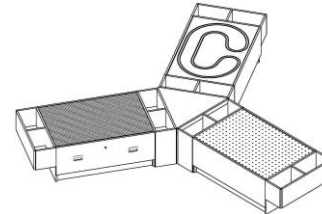

item# This configuration consists of:

- 4500-01 (3) Discovery Table Base w/lockable drawer
- 4510-01 (1) Lego/Flat Surface Reversible Top (available in gray, blue or green)
- 4511-01 (1) Tinker Toy/Flat Surface Reversible Top
- 4512-01 (1) Train Tracks/Flat Surface Reversible Top (available in gray, blue or green)
- 4540-01 (1) Triangular Pinwheel Wedge w/2" thick cushion
- 4531-02 (3) Tall Storage Bins
- 4530-01 (3) Floating Storage Bins