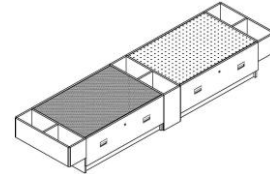

**2021  
Discovery Table  
Specifications**

ITEM#	DESCRIPTION
-------	-------------

**TYPICAL CONFIGURATIONS**

*Other layouts available - contact 3branch with questions*

**Double discovery tables**

**4911 lego & tinker-toy discovery tables joined by (1) center tall storage bin and (2) floating storage bins-one on each end**  
**121w 32d 19h**