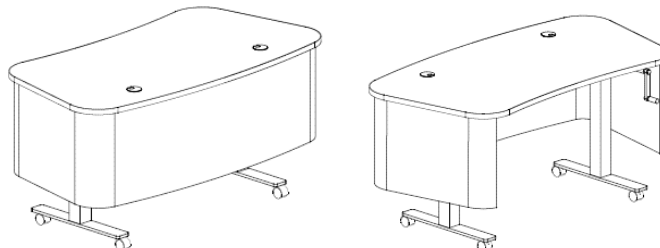

**2021
Kurve Desk
Specifications**

General Information

Kurve Desks combine height adjustability, intergrated power, mobility, and an approachable design. Choose from a variety of shape, height adjustability, work surface material and modesty panel finish options.

ARC Kurve Desk Standards:

- Tops are available in laminate, solid surface Corian and quartz
- Laminate Worksurface is 1.0" thick laminate with 3mm PVC edging
- Corian® Solid Surface pricing is based on Antarctica
- Modesty Panels are double-wall, curved laminate
- Standard Laminates include Wilsonart, Formica, Pionite and Nevamar
- Standard base powder coat finish is Platinum Metallic
- Other base powder coat finishes available (5% additional charge)
- Desks include 2 grommets and magnetic wire management channel

ITEM#	WORK SURFACE	WIDTH	DEPTH	HEIGHT

Kurve Desk - fixed height

29" high

KU-DSK-ARC-603229-LAM-CAS	Laminate top	60	32	29
KU-DSK-ARC-603229-COR-CAS	Corian® solid surface top	60	32	29
KU-DSK-ARC-723229-LAM-CAS	Laminate top	72	32	29
KU-DSK-ARC-723229-COR-CAS	Corian® solid surface top	72	32	29

36" high

KU-DSK-ARC-603236-LAM-CAS	Laminate top	60	32	36
KU-DSK-ARC-603236-COR-CAS	Corian® solid surface top	60	32	36
KU-DSK-ARC-723236-LAM-CAS	Laminate top	72	32	36
KU-DSK-ARC-723236-COR-CAS	Corian® solid surface top	72	32	36

Kurve Desk - hand-crank, height adjustable

KU-DSK-ARC-6032-ADJT-LAM-CAS	Laminate top	60	32	29%-42
KU-DSK-ARC-6032-ADJT-COR-CAS	Corian® solid surface top	60	32	29%-42
KU-DSK-ARC-7232-ADJT-LAM-CAS	Laminate top	72	32	29%-42
KU-DSK-ARC-7232-ADJT-COR-CAS	Corian® solid surface top	72	32	29%-42

Kurve Desk - electric motor height adjustable

(with memory keypad)

KU-DSK-ARC-6032-EADJT-LAM-CAS	Laminate top	60	32	29%-42
KU-DSK-ARC-6032-EADJT-COR-CAS	Corian® solid surface top	60	32	29%-42
KU-DSK-ARC-7232-EADJT-LAM-CAS	Laminate top	72	32	29%-42
KU-DSK-ARC-7232-EADJT-COR-CAS	Corian® solid surface top	72	32	29%-42

Kurve Desk Accessories / Options include: levelers, plug strip, j-channel wire management, monitor mount and pencil drawer with pricing upon request.