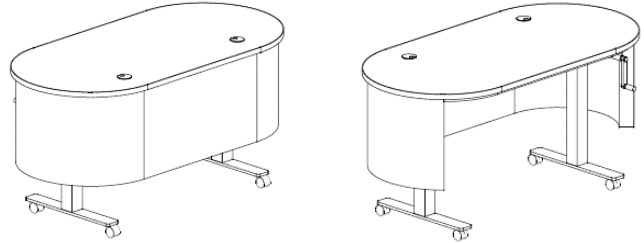

**2021
Kurve Desk
Specifications**

General Information

Kurve Desks combine height adjustability, intergrated power, mobility, and an approachable design. Choose from a variety of shape, height adjustability, work surface material and modesty panel finish options.

RACE TRACK Kurve Desk Standards:

- Tops are available in laminate, solid surface Corian and quartz
- Laminate Worksurface is 1.0" thick laminate with 3mm PVC edging
- Corian® Solid Surface pricing is based on Antarctica
- Modesty Panels are double-wall, curved laminate
- Standard Laminates include Wilsonart, Formica, Pionite and Nevamar
- Standard base powder coat finish is Platinum Metallic
- Other base powder coat finishes available (5% additional charge)
- Desks include 2 grommets and magnetic wire management channel

ITEM#	WORK SURFACE	WIDTH	DEPTH	HEIGHT

Kurve Desk - fixed height

29" high				
KU-DSK-RTRK-603029-LAM-CAS	Laminate top	60	30	29
KU-DSK-RTRK-603029-COR-CAS	Corian® solid surface top	60	30	29
KU-DSK-RTRK-723029-LAM-CAS	Laminate top	72	30	29
KU-DSK-RTRK-723029-COR-CAS	Corian® solid surface top	72	30	29

36" high				
KU-DSK-RTRK-603036-LAM-CAS	Laminate top	60	30	36
KU-DSK-RTRK-603036-COR-CAS	Corian® solid surface top	60	30	36
KU-DSK-RTRK-723036-LAM-CAS	Laminate top	72	30	36
KU-DSK-RTRK-723036-COR-CAS	Corian® solid surface top	72	30	36

Kurve Desk - hand-crank, height adjustable

KU-DSK-RTRK-6030-ADJT-LAM-CAS	Laminate top	60	30	29%-42
KU-DSK-RTRK-6030-ADJT-COR-CAS	Corian® solid surface top	60	30	29%-42
KU-DSK-RTRK-7230-ADJT-LAM-CAS	Laminate top	72	30	29%-42
KU-DSK-RTRK-7230-ADJT-COR-CAS	Corian® solid surface top	72	30	29%-42

Kurve Desk - electric motor height adjustable

(with memory keypad)				
KU-DSK-RTRK-6030-EADJT-LAM-CAS	Laminate top	60	30	29%-42
KU-DSK-RTRK-6030-EADJT-COR-CAS	Corian® solid surface top	60	30	29%-42
KU-DSK-RTRK-7230-EADJT-LAM-CAS	Laminate top	72	30	29%-42
KU-DSK-RTRK-7230-EADJT-COR-CAS	Corian® solid surface top	72	30	29%-42

Kurve Desk Accessories / Options include: levelers, plug strip, j-channel wire management, monitor mount and pencil drawer with pricing upon request.