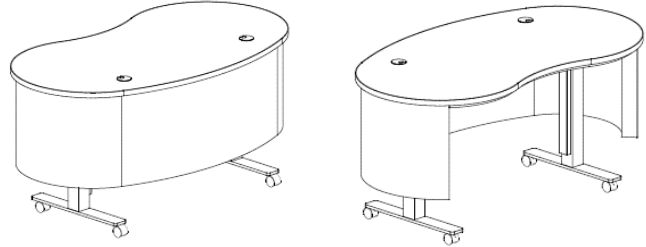

**2021  
Kurve Desk  
Specifications**

**General Information**

Kurve Desks combine height adjustability, intergrated power, mobility, and an approachable design. Choose from a variety of shape, height adjustability, work surface material and modesty panel finish options.

**KIDNEY Kurve Desk Standards:**

- Tops are available in laminate, solid surface Corian and quartz
- Laminate Worksurface is 1.0" thick laminate with 3mm PVC edging
- Corian® Solid Surface pricing is based on Antarctica
- Modesty Panels are double-wall, curved laminate
- Standard Laminates include Wilsonart, Formica, Pionite and Nevamar
- Standard base powder coat finish is Platinum Metallic
- Other base powder coat finishes available (5% additional charge)
- Desks include 2 grommets and magnetic wire management channel

ITEM#	WORK SURFACE	WIDTH	DEPTH	HEIGHT
-------	--------------	-------	-------	--------

**Kurve Desk - fixed height**

**29" high**

KU-DSK-KDNY-603329-LAM-CAS	Laminate top	60	33	29
KU-DSK-KDNY-603329-COR-CAS	Corian® solid surface top	60	33	29
KU-DSK-KDNY-723629-LAM-CAS	Laminate top	72	36	29
KU-DSK-KDNY-723629-COR-CAS	Corian® solid surface top	72	36	29