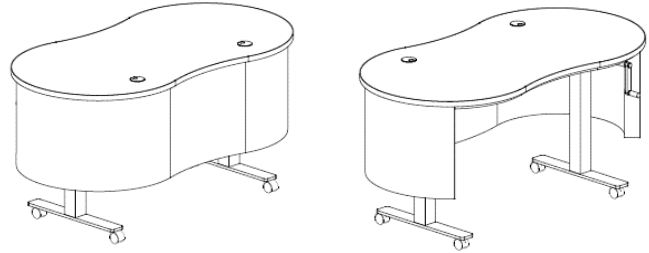

**2021
Kurve Desk
Specifications**

General Information

Kurve Desks combine height adjustability, intergrated power, mobility, and an approachable design. Choose from a variety of shape, height adjustability, work surface material and modesty panel finish options.

FIGURE 8 Kurve Desk Standards:

- Tops are available in laminate, solid surface Corian and quartz
- Laminate Worksurface is 1.0" thick laminate with 3mm PVC edging
- Corian® Solid Surface pricing is based on Antarctica
- Modesty Panels are double-wall, curved laminate
- Standard Laminates include Wilsonart, Formica, Pionite and Nevamar
- Standard base powder coat finish is Platinum Metallic
- Other base powder coat finishes available (5% additional charge)
- Desks include 2 grommets and magnetic wire management channel

ITEM#	WORK SURFACE	WIDTH	DEPTH	HEIGHT

Kurve Desk - fixed height

29" high				
KU-DSK-FIG8-603229-LAM-CAS	Laminate top	60	32	29
KU-DSK-FIG8-603229-COR-CAS	Corian® solid surface top	60	32	29
KU-DSK-FIG8-723229-LAM-CAS	Laminate top	72	32	29
KU-DSK-FIG8-723229-COR-CAS	Corian® solid surface top	72	32	29

36" high				
KU-DSK-FIG8-603236-LAM-CAS	Laminate top	60	32	36
KU-DSK-FIG8-603236-COR-CAS	Corian® solid surface top	60	32	36
KU-DSK-FIG8-723236-LAM-CAS	Laminate top	72	32	36
KU-DSK-FIG8-723236-COR-CAS	Corian® solid surface top	72	32	36

Kurve Desk - hand-crank, height adjustable

KU-DSK-FIG8-6032-ADJT-LAM-CAS	Laminate top	60	32	29%-42
KU-DSK-FIG8-6032-ADJT-COR-CAS	Corian® solid surface top	60	32	29%-42
KU-DSK-FIG8-7232-ADJT-LAM-CAS	Laminate top	72	32	29%-42
KU-DSK-FIG8-7232-ADJT-COR-CAS	Corian® solid surface top	72	32	29%-42

Kurve Desk - electric motor height adjustable

(with memory keypad)				
KU-DSK-FIG8-6032-EADJT-LAM-CAS	Laminate top	60	32	29%-42
KU-DSK-FIG8-6032-EADJT-COR-CAS	Corian® solid surface top	60	32	29%-42
KU-DSK-FIG8-7232-EADJT-LAM-CAS	Laminate top	72	32	29%-42
KU-DSK-FIG8-7232-EADJT-COR-CAS	Corian® solid surface top	72	32	29%-42

Kurve Desk Accessories / Options include: levelers, plug strip, j-channel wire management, monitor mount and pencil drawer with pricing upon request.