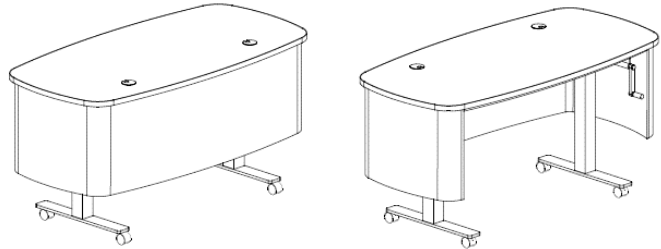

**2021
Kurve Desk
Specifications**

General Information

Kurve Desks combine height adjustability, intergrated power, mobility, and an approachable design. Choose from a variety of shape, height adjustability, work surface material and modesty panel finish options.

RECTANGLE Kurve Desk Standards:

- Tops are available in laminate, solid surface Corian and quartz
- Laminate Worksurface is 1.0" thick laminate with 3mm PVC edging
- Corian® Solid Surface pricing is based on Antarctica
- Modesty Panels are double-wall, curved laminate
- Standard Laminates include Wilsonart, Formica, Pionite and Nevamar
- Standard base powder coat finish is Platinum Metallic
- Other base powder coat finishes available (5% additional charge)
- Desks include 2 grommets and magnetic wire management channel

ITEM#	WORK SURFACE	WIDTH	DEPTH	HEIGHT

Kurve Desk - fixed height

29" high

KU-DSK-RECT-603029-LAM-CAS	Laminate top	60	30	29
KU-DSK-RECT-603029-COR-CAS	Corian® solid surface top	60	30	29
KU-DSK-RECT-723029-LAM-CAS	Laminate top	72	30	29
KU-DSK-RECT-723029-COR-CAS	Corian® solid surface top	72	30	29

36" high

KU-DSK-RECT-603036-LAM-CAS	Laminate top	60	30	36
KU-DSK-RECT-603036-COR-CAS	Corian® solid surface top	60	30	36
KU-DSK-RECT-723036-LAM-CAS	Laminate top	72	30	36
KU-DSK-RECT-723036-COR-CAS	Corian® solid surface top	72	30	36

Kurve Desk - hand-crank, height adjustable

KU-DSK-RECT-6030-ADJT-LAM-CAS	Laminate top	60	30	29%-42
KU-DSK-RECT-6030-ADJT-COR-CAS	Corian® solid surface top	60	30	29%-42
KU-DSK-RECT-7230-ADJT-LAM-CAS	Laminate top	72	30	29%-42
KU-DSK-RECT-7230-ADJT-COR-CAS	Corian® solid surface top	72	30	29%-42

Kurve Desk - electric motor height adjustable

(with memory keypad)

KU-DSK-RECT-6030-EADJT-LAM-CAS	Laminate top	60	30	29%-42
KU-DSK-RECT-6030-EADJT-COR-CAS	Corian® solid surface top	60	30	29%-42
KU-DSK-RECT-7230-EADJT-LAM-CAS	Laminate top	72	30	29%-42
KU-DSK-RECT-7230-EADJT-COR-CAS	Corian® solid surface top	72	30	29%-42

Kurve Desk Accessories / Options include: levelers, plug strip, j-channel wire management, monitor mount and pencil drawer with pricing upon request.