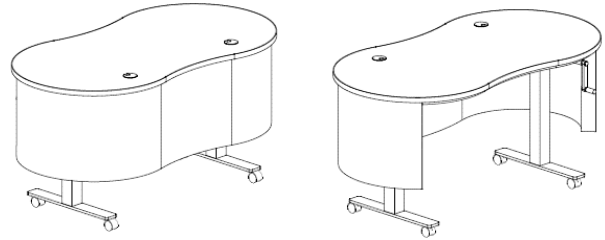

Kurve Desk - electric motor height adjustable

(with memory keypad)

KU-DSK-KDNY-6033-EADJT-LAM-CAS	Laminate top	60	33	29½-42
KU-DSK-KDNY-6033-EADJT-COR-CAS	Corian® solid surface top	60	33	29½-42
KU-DSK-KDNY-7236-EADJT-LAM-CAS	Laminate top	72	36	29½-42
KU-DSK-KDNY-7236-EADJT-COR-CAS	Corian® solid surface top	72	36	29½-42

Kurve Desk Accessories / Options include: levelers, plug strip, j-channel wire management, monitor mount and pencil drawer with pricing upon request.

2022
Kurve Desk
Specifications

General Information

Kurve Desks combine height adjustability, intergrated power, mobility, and an approachable design. Choose from a variety of shape, height adjustability, work surface material and modesty panel finish options.

FIGURE 8 Kurve Desk Standards:

Tops are available in laminate and solid surface Corian
Laminate Worksurface is 1.0" thick laminate with 2mm Brushed Stainless edge banding
Corian® Solid Surface pricing is based on Antarctica
Modesty Panels are curved, double-wall laminate. Interior is D381 WilsonArt Fashion Grey
Standard Laminates include Wilsonart, Formica, Pionite and Nevamar
Standard base powder coat finish is Platinum Metallic
Other base powder coat finishes available (5% additional charge)
Desks include 2 grommets and magnetic wire management channel

ITEM#	WORK SURFACE	WIDTH	DEPTH	HEIGHT
-------	--------------	-------	-------	--------

Kurve Desk - fixed height

29" high

KU-DSK-FIG8-603229-LAM-CAS	Laminate top	60	32	29
KU-DSK-FIG8-603229-COR-CAS	Corian® solid surface top	60	32	29
KU-DSK-FIG8-723629-LAM-CAS	Laminate top	72	36	29
KU-DSK-FIG8-723629-COR-CAS	Corian® solid surface top	72	36	29