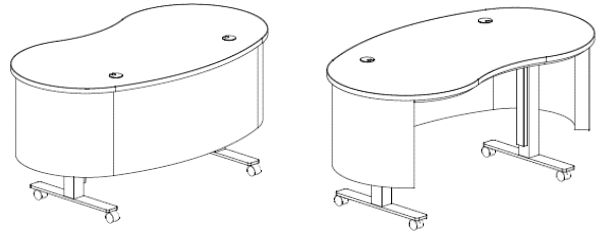

2022
Kurve Desk
Specifications

General Information

Kurve Desks combine height adjustability, intergrated power, mobility, and an approachable design. Choose from a variety of shape, height adjustability, work surface material and modesty panel finish options.

KIDNEY Kurve Desk Standards:

Tops are available in laminate and solid surface Corian
Laminate Worksurface is 1.0" thick laminate with 2mm Brushed Stainless edge banding
Corian® Solid Surface pricing is based on Antarctica
Modesty Panels are curved, double-wall laminate. Interior is D381 WilsonArt Fashion Grey
Standard Laminates include Wilsonart, Formica, Pionite and Nevamar
Standard base powder coat finish is Platinum Metallic
Other base powder coat finishes available (5% additional charge)
Desks include 2 grommets and magnetic wire management channel

ITEM#	WORK SURFACE	WIDTH	DEPTH	HEIGHT
-------	--------------	-------	-------	--------

Kurve Desk - fixed height

29" high

KU-DSK-KDNY-603329-LAM-CAS	Laminate top	60	33	29
KU-DSK-KDNY-603329-COR-CAS	Corian® solid surface top	60	33	29
KU-DSK-KDNY-723629-LAM-CAS	Laminate top	72	36	29
KU-DSK-KDNY-723629-COR-CAS	Corian® solid surface top	72	36	29