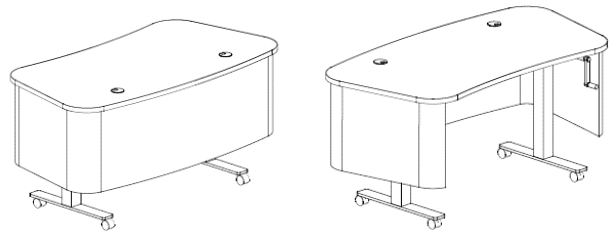

2022
Kurve Desk
Specifications

General Information

Kurve Desks combine height adjustability, intergrated power, mobility, and an approachable design. Choose from a variety of shape, height adjustability, work surface material and modesty panel finish options.

ARC Kurve Desk Standards:

- Tops are available in laminate and solid surface Corian
- Laminate Worksurface is 1.0" thick laminate with 2mm Brushed Stainless edge banding
- Corian® Solid Surface pricing is based on Antarctica
- Modesty Panels are curved, double-wall laminate. Interior is D381 WilsonArt Fashion Grey
- Standard Laminates include Wilsonart, Formica, Pionite and Nevamar
- Standard base powder coat finish is Platinum Metallic
- Other base powder coat finishes available (5% additional charge)
- Desks include 2 grommets and magnetic wire management channel

ITEM#	WORK SURFACE	WIDTH	DEPTH	HEIGHT

Kurve Desk - fixed height

29" high

KU-DSK-ARC-603229-LAM-CAS	Laminate top	60	32	29
KU-DSK-ARC-603229-COR-CAS	Corian® solid surface top	60	32	29
KU-DSK-ARC-723229-LAM-CAS	Laminate top	72	32	29
KU-DSK-ARC-723229-COR-CAS	Corian® solid surface top	72	32	29

36" high

KU-DSK-ARC-603236-LAM-CAS	Laminate top	60	32	36
KU-DSK-ARC-603236-COR-CAS	Corian® solid surface top	60	32	36
KU-DSK-ARC-723236-LAM-CAS	Laminate top	72	32	36
KU-DSK-ARC-723236-COR-CAS	Corian® solid surface top	72	32	36

Kurve Desk - hand-crank, height adjustable

KU-DSK-ARC-6032-ADJT-LAM-CAS	Laminate top	60	32	29½-42
KU-DSK-ARC-6032-ADJT-COR-CAS	Corian® solid surface top	60	32	29½-42
KU-DSK-ARC-7232-ADJT-LAM-CAS	Laminate top	72	32	29½-42
KU-DSK-ARC-7232-ADJT-COR-CAS	Corian® solid surface top	72	32	29½-42

Kurve Desk - electric motor height adjustable

(with memory keypad)

KU-DSK-ARC-6032-EADJT-LAM-CAS	Laminate top	60	32	29½-42
KU-DSK-ARC-6032-EADJT-COR-CAS	Corian® solid surface top	60	32	29½-42
KU-DSK-ARC-7232-EADJT-LAM-CAS	Laminate top	72	32	29½-42
KU-DSK-ARC-7232-EADJT-COR-CAS	Corian® solid surface top	72	32	29½-42

Kurve Desk Accessories / Options include: levelers, plug strip, j-channel wire management, monitor mount and pencil drawer with pricing upon request.