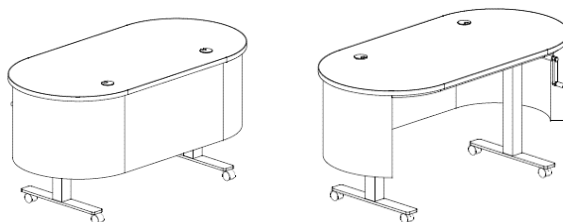

2022
Kurve Desk
Specifications

General Information

Kurve Desks combine height adjustability, intergrated power, mobility, and an approachable design. Choose from a variety of shape, height adjustability, work surface material and modesty panel finish options.

RACE TRACK Kurve Desk Standards:

Tops are available in laminate and solid surface Corian
Laminate Worksurface is 1.0" thick laminate with 2mm Brushed Stainless edge banding
Corian® Solid Surface pricing is based on Antarctica
Modesty Panels are curved, double-wall laminate. Interior is D381 WilsonArt Fashion Grey
Standard Laminates include Wilsonart, Formica, Pionite and Nevamar
Standard base powder coat finish is Platinum Metallic
Other base powder coat finishes available (5% additional charge)
Desks include 2 grommets and magnetic wire management channel

ITEM#	WORK SURFACE	WIDTH	DEPTH	HEIGHT

Kurve Desk - fixed height

29" high

KU-DSK-RTRK-603029-LAM-CAS	Laminate top	60	30	29
KU-DSK-RTRK-603029-COR-CAS	Corian® solid surface top	60	30	29
KU-DSK-RTRK-723029-LAM-CAS	Laminate top	72	30	29
KU-DSK-RTRK-723029-COR-CAS	Corian® solid surface top	72	30	29

36" high

KU-DSK-RTRK-603036-LAM-CAS	Laminate top	60	30	36
KU-DSK-RTRK-603036-COR-CAS	Corian® solid surface top	60	30	36
KU-DSK-RTRK-723036-LAM-CAS	Laminate top	72	30	36
KU-DSK-RTRK-723036-COR-CAS	Corian® solid surface top	72	30	36

Kurve Desk - hand-crank, height adjustable

KU-DSK-RTRK-6030-ADJT-LAM-CAS	Laminate top	60	30	29½-42
KU-DSK-RTRK-6030-ADJT-COR-CAS	Corian® solid surface top	60	30	29½-42
KU-DSK-RTRK-7230-ADJT-LAM-CAS	Laminate top	72	30	29½-42
KU-DSK-RTRK-7230-ADJT-COR-CAS	Corian® solid surface top	72	30	29½-42

Kurve Desk - electric motor height adjustable

(with memory keypad)

KU-DSK-RTRK-6030-EADJT-LAM-CAS	Laminate top	60	30	29½-42
KU-DSK-RTRK-6030-EADJT-COR-CAS	Corian® solid surface top	60	30	29½-42
KU-DSK-RTRK-7230-EADJT-LAM-CAS	Laminate top	72	30	29½-42
KU-DSK-RTRK-7230-EADJT-COR-CAS	Corian® solid surface top	72	30	29½-42

Kurve Desk Accessories / Options include: levelers, plug strip, j-channel wire management, monitor mount and pencil drawer with pricing upon request.