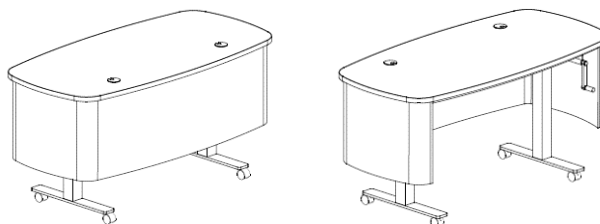

2022
Kurve Desk
Specifications

General Information

Kurve Desks combine height adjustability, intergrated power, mobility, and an approachable design. Choose from a variety of shape, height adjustability, work surface material and modesty panel finish options.

RECTANGLE Kurve Desk Standards:

Tops are available in laminate and solid surface Corian
Laminate Worksurface is 1.0" thick laminate with 2mm Brushed Stainless edge banding
Corian® Solid Surface pricing is based on Antarctica
Modesty Panels are curved, double-wall laminate. Interior is D381 WilsonArt Fashion Grey
Standard Laminates include Wilsonart, Formica, Pionite and Nevamar
Standard base powder coat finish is Platinum Metallic
Other base powder coat finishes available (5% additional charge)
Desks include 2 grommets and magnetic wire management channel

ITEM#	WORK SURFACE	WIDTH	DEPTH	HEIGHT

Kurve Desk - fixed height

29" high

KU-DSK-RECT-603029-LAM-CAS	Laminate top	60	30	29
KU-DSK-RECT-603029-COR-CAS	Corian® solid surface top	60	30	29
KU-DSK-RECT-723029-LAM-CAS	Laminate top	72	30	29
KU-DSK-RECT-723029-COR-CAS	Corian® solid surface top	72	30	29

36" high

KU-DSK-RECT-603036-LAM-CAS	Laminate top	60	30	36
KU-DSK-RECT-603036-COR-CAS	Corian® solid surface top	60	30	36
KU-DSK-RECT-723036-LAM-CAS	Laminate top	72	30	36
KU-DSK-RECT-723036-COR-CAS	Corian® solid surface top	72	30	36

Kurve Desk - hand-crank, height adjustable

KU-DSK-RECT-6030-ADJT-LAM-CAS	Laminate top	60	30	29½-42
KU-DSK-RECT-6030-ADJT-COR-CAS	Corian® solid surface top	60	30	29½-42
KU-DSK-RECT-7230-ADJT-LAM-CAS	Laminate top	72	30	29½-42
KU-DSK-RECT-7230-ADJT-COR-CAS	Corian® solid surface top	72	30	29½-42

Kurve Desk - electric motor height adjustable

(with memory keypad)

KU-DSK-RECT-6030-EADJT-LAM-CAS	Laminate top	60	30	29½-42
KU-DSK-RECT-6030-EADJT-COR-CAS	Corian® solid surface top	60	30	29½-42
KU-DSK-RECT-7230-EADJT-LAM-CAS	Laminate top	72	30	29½-42
KU-DSK-RECT-7230-EADJT-COR-CAS	Corian® solid surface top	72	30	29½-42

Kurve Desk Accessories / Options include: levelers, plug strip, j-channel wire management, monitor mount and pencil drawer with pricing upon request.