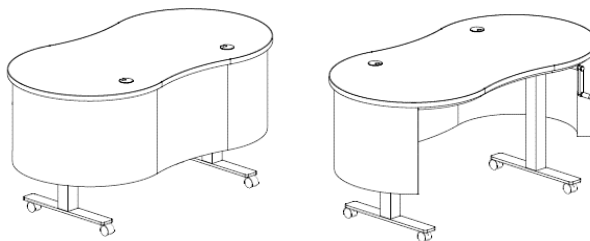

2022
Kurve Desk
Specifications

General Information

Kurve Desks combine height adjustability, intergrated power, mobility, and an approachable design. Choose from a variety of shape, height adjustability, work surface material and modesty panel finish options.

FIGURE 8 Kurve Desk Standards:

Tops are available in laminate and solid surface Corian
Laminate Worksurface is 1.0" thick laminate with 2mm Brushed Stainless edge banding
Corian® Solid Surface pricing is based on Antarctica
Modesty Panels are curved, double-wall laminate. Interior is D381 WilsonArt Fashion Grey
Standard Laminates include Wilsonart, Formica, Pionite and Nevamar
Standard base powder coat colors are Platinum Metallic, Silver, Black & White
Other base powder coat colors available (5% additional charge)
Desks include 2 grommets and magnetic wire management channel

ITEM#	WORK SURFACE	WIDTH	DEPTH	HEIGHT

Kurve Desk - fixed height

29" high

KU-DSK-FIG8-603229-LAM-CAS	Laminate top	60	32	29
KU-DSK-FIG8-603229-COR-CAS	Corian® solid surface top	60	32	29
KU-DSK-FIG8-723629-LAM-CAS	Laminate top	72	36	29
KU-DSK-FIG8-723629-COR-CAS	Corian® solid surface top	72	36	29

36" high

KU-DSK-FIG8-603236-LAM-CAS	Laminate top	60	32	36
KU-DSK-FIG8-603236-COR-CAS	Corian® solid surface top	60	32	36
KU-DSK-FIG8-723636-LAM-CAS	Laminate top	72	36	36
KU-DSK-FIG8-723636-COR-CAS	Corian® solid surface top	72	36	36

Kurve Desk - hand-crank, height adjustable

KU-DSK-FIG8-6032-ADJT-LAM-CAS	Laminate top	60	32	29½-42
KU-DSK-FIG8-6032-ADJT-COR-CAS	Corian® solid surface top	60	32	29½-42
KU-DSK-FIG8-7236-ADJT-LAM-CAS	Laminate top	72	36	29½-42
KU-DSK-FIG8-7236-ADJT-COR-CAS	Corian® solid surface top	72	36	29½-42

Kurve Desk - electric motor height adjustable

(with memory keypad)

KU-DSK-FIG8-6032-EADJT-LAM-CAS	Laminate top	60	32	29½-42
KU-DSK-FIG8-6032-EADJT-COR-CAS	Corian® solid surface top	60	32	29½-42
KU-DSK-FIG8-7236-EADJT-LAM-CAS	Laminate top	72	36	29½-42
KU-DSK-FIG8-7236-EADJT-COR-CAS	Corian® solid surface top	72	36	29½-42

Kurve Desk Accessories / Options include: levelers, power strip, wire management tray, monitor mount and pencil drawer with pricing upon request.