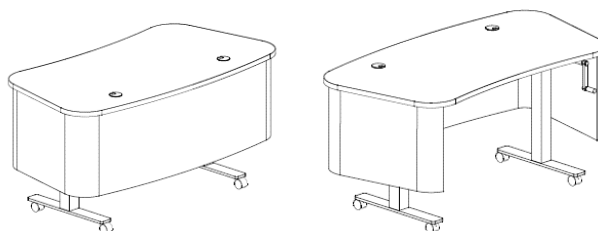

2022
Kurve Desk
Specifications

General Information

Kurve Desks combine height adjustability, intergrated power, mobility, and an approachable design. Choose from a variety of shape, height adjustability, work surface material and modesty panel finish options.

ARC Kurve Desk Standards:

Tops are available in laminate and solid surface Corian

Laminate Worksurface is 1.0" thick laminate with 2mm Brushed Stainless edge banding

Corian® Solid Surface pricing is based on Antarctica

Modesty Panels are curved, double-wall laminate. Interior is D381 WilsonArt Fashion Grey

Standard Laminates include Wilsonart, Formica, Pionite and Nevamar

Standard base powder coat colors are Platinum Metallic, Silver, Black & White

Other base powder coat colors available (5% additional charge)

Desks include 2 grommets and magnetic wire management channel

ITEM#	WORK SURFACE	WIDTH	DEPTH	HEIGHT

Kurve Desk - fixed height

29" high

KU-DSK-ARC-603229-LAM-CAS	Laminate top	60	32	29
KU-DSK-ARC-603229-COR-CAS	Corian® solid surface top	60	32	29
KU-DSK-ARC-723229-LAM-CAS	Laminate top	72	32	29
KU-DSK-ARC-723229-COR-CAS	Corian® solid surface top	72	32	29

36" high

KU-DSK-ARC-603236-LAM-CAS	Laminate top	60	32	36
KU-DSK-ARC-603236-COR-CAS	Corian® solid surface top	60	32	36
KU-DSK-ARC-723236-LAM-CAS	Laminate top	72	32	36
KU-DSK-ARC-723236-COR-CAS	Corian® solid surface top	72	32	36

Kurve Desk - hand-crank, height adjustable

KU-DSK-ARC-6032-ADJT-LAM-CAS	Laminate top	60	32	29½-42
KU-DSK-ARC-6032-ADJT-COR-CAS	Corian® solid surface top	60	32	29½-42
KU-DSK-ARC-7232-ADJT-LAM-CAS	Laminate top	72	32	29½-42
KU-DSK-ARC-7232-ADJT-COR-CAS	Corian® solid surface top	72	32	29½-42

Kurve Desk - electric motor height adjustable

(with memory keypad)

KU-DSK-ARC-6032-EADJT-LAM-CAS	Laminate top	60	32	29½-42
KU-DSK-ARC-6032-EADJT-COR-CAS	Corian® solid surface top	60	32	29½-42
KU-DSK-ARC-7232-EADJT-LAM-CAS	Laminate top	72	32	29½-42
KU-DSK-ARC-7232-EADJT-COR-CAS	Corian® solid surface top	72	32	29½-42

Kurve Desk Accessories / Options include: levelers, power strip, wire management tray, monitor mount and pencil drawer with pricing upon request.