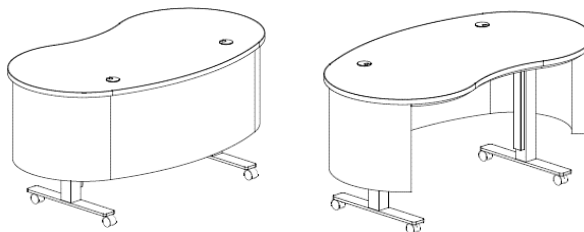

**2022**  
**Kurve Desk**  
**Specifications**

**General Information**

Kurve Desks combine height adjustability, intergrated power, mobility, and an approachable design. Choose from a variety of shape, height adjustability, work surface material and modesty panel finish options.

**KIDNEY Kurve Desk Standards:**

Tops are available in laminate and solid surface Corian  
Laminate Worksurface is 1.0" thick laminate with 2mm Brushed Stainless edge banding  
Corian® Solid Surface pricing is based on Antarctica  
Modesty Panels are curved, double-wall laminate. Interior is D381 WilsonArt Fashion Grey  
Standard Laminates include Wilsonart, Formica, Pionite and Nevamar  
Standard base powder coat colors are Platinum Metallic, Silver, Black & White  
Other base powder coat colors available (5% additional charge)  
Desks include 2 grommets and magnetic wire management channel

ITEM#	WORK SURFACE	WIDTH	DEPTH	HEIGHT
-------	--------------	-------	-------	--------

**Kurve Desk - fixed height**

**29" high**

KU-DSK-KDNY-603329-LAM-CAS	Laminate top	60	33	29
KU-DSK-KDNY-603329-COR-CAS	Corian® solid surface top	60	33	29
KU-DSK-KDNY-723629-LAM-CAS	Laminate top	72	36	29
KU-DSK-KDNY-723629-COR-CAS	Corian® solid surface top	72	36	29