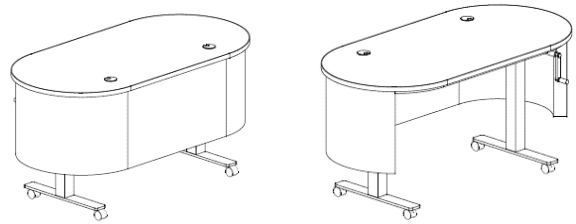

2022
Kurve Desk
Specifications

General Information

Kurve Desks combine height adjustability, intergrated power, mobility, and an approachable design. Choose from a variety of shape, height adjustability, work surface material and modesty panel finish options.

RACE TRACK Kurve Desk Standards:

Tops are available in laminate and solid surface Corian
Laminate Worksurface is 1.0" thick laminate with 2mm Brushed Stainless edge banding
Corian® Solid Surface pricing is based on Antarctica
Modesty Panels are curved, double-wall laminate. Interior is D381 WilsonArt Fashion Grey
Standard Laminates include Wilsonart, Formica, Pionite and Nevamar
Standard base powder coat colors are Platinum Metallic, Silver, Black & White
Other base powder coat colors available (5% additional charge)
Desks include 2 grommets and magnetic wire management channel

ITEM#	WORK SURFACE	WIDTH	DEPTH	HEIGHT

Kurve Desk - fixed height

29" high

KU-DSK-RTRK-603029-LAM-CAS	Laminate top	60	30	29
KU-DSK-RTRK-603029-COR-CAS	Corian® solid surface top	60	30	29
KU-DSK-RTRK-723029-LAM-CAS	Laminate top	72	30	29
KU-DSK-RTRK-723029-COR-CAS	Corian® solid surface top	72	30	29

36" high

KU-DSK-RTRK-603036-LAM-CAS	Laminate top	60	30	36
KU-DSK-RTRK-603036-COR-CAS	Corian® solid surface top	60	30	36
KU-DSK-RTRK-723036-LAM-CAS	Laminate top	72	30	36
KU-DSK-RTRK-723036-COR-CAS	Corian® solid surface top	72	30	36

Kurve Desk - hand-crank, height adjustable

KU-DSK-RTRK-6030-ADJT-LAM-CAS	Laminate top	60	30	29½-42
KU-DSK-RTRK-6030-ADJT-COR-CAS	Corian® solid surface top	60	30	29½-42
KU-DSK-RTRK-7230-ADJT-LAM-CAS	Laminate top	72	30	29½-42
KU-DSK-RTRK-7230-ADJT-COR-CAS	Corian® solid surface top	72	30	29½-42

Kurve Desk - electric motor height adjustable

(with memory keypad)

KU-DSK-RTRK-6030-EADJT-LAM-CAS	Laminate top	60	30	29½-42
KU-DSK-RTRK-6030-EADJT-COR-CAS	Corian® solid surface top	60	30	29½-42
KU-DSK-RTRK-7230-EADJT-LAM-CAS	Laminate top	72	30	29½-42
KU-DSK-RTRK-7230-EADJT-COR-CAS	Corian® solid surface top	72	30	29½-42

Kurve Desk Accessories / Options include: levelers, power strip, wire management tray, monitor mount and pencil drawer with pricing upon request.