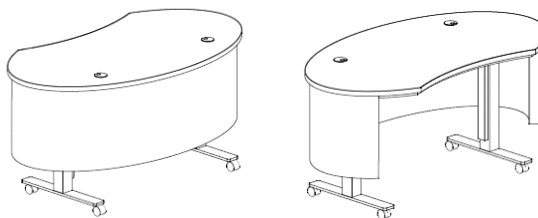

2022
Kurve Desk
Specifications

General Information

Kurve Desks combine height adjustability, intergrated power, mobility, and an approachable design. Choose from a variety of shape, height adjustability, work surface material and modesty panel finish options.

LOPPED OVAL Kurve Desk Standards:

Tops are available in laminate and solid surface Corian

Laminate Worksurface is 1.0" thick laminate with 2mm Brushed Stainless edge banding

Corian® Solid Surface pricing is based on Antarctica

Modesty Panels are curved, double-wall laminate. Interior is D381 WilsonArt Fashion Grey

Standard Laminates include Wilsonart, Formica, Pionite and Nevamar

Standard base powder coat colors are Platinum Metallic, Silver, Black & White

Other base powder coat colors available (5% additional charge)

Desks include 2 grommets and magnetic wire management channel

ITEM#	WORK SURFACE	WIDTH	DEPTH	HEIGHT

Kurve Desk - fixed height

29" high

KU-DSK-OVALL-603329-LAM-CAS	Laminate top	60	33	29
KU-DSK-OVALL-603329-COR-CAS	Corian® solid surface top	60	33	29
KU-DSK-OVALL-723329-LAM-CAS	Laminate top	72	36	29
KU-DSK-OVALL-723329-COR-CAS	Corian® solid surface top	72	36	29

36" high

KU-DSK-OVALL-603336-LAM-CAS	Laminate top	60	33	36
KU-DSK-OVALL-603336-COR-CAS	Corian® solid surface top	60	33	36
KU-DSK-OVALL-723336-LAM-CAS	Laminate top	72	36	36
KU-DSK-OVALL-723336-COR-CAS	Corian® solid surface top	72	36	36

Kurve Desk - hand-crank, height adjustable

KU-DSK-OVALL-6033-ADJT-LAM-CAS	Laminate top	60	33	29½-42
KU-DSK-OVALL-6033-ADJT-COR-CAS	Corian® solid surface top	60	33	29½-42
KU-DSK-OVALL-7233-ADJT-LAM-CAS	Laminate top	72	36	29½-42
KU-DSK-OVALL-7233-ADJT-COR-CAS	Corian® solid surface top	72	36	29½-42

Kurve Desk - electric motor height adjustable

(with memory keypad)

KU-DSK-OVALL-6033-EADJT-LAM-CAS	Laminate top	60	33	29½-42
KU-DSK-OVALL-6033-EADJT-COR-CAS	Corian® solid surface top	60	33	29½-42
KU-DSK-OVALL-7233-EADJT-LAM-CAS	Laminate top	72	36	29½-42
KU-DSK-OVALL-7233-EADJT-COR-CAS	Corian® solid surface top	72	36	29½-42

Kurve Desk Accessories / Options include: levelers, power strip, wire management tray, monitor mount and pencil drawer with pricing upon request.