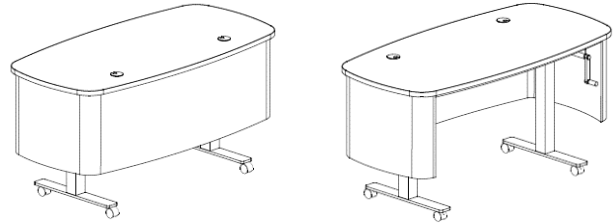

2022
Kurve Desk
Specifications

General Information

Kurve Desks combine height adjustability, intergrated power, mobility, and an approachable design. Choose from a variety of shape, height adjustability, work surface material and modesty panel finish options.

RECTANGLE Kurve Desk Standards:

Tops are available in laminate and solid surface Corian
Laminate Worksurface is 1.0" thick laminate with 2mm Brushed Stainless edge banding
Corian® Solid Surface pricing is based on Antarctica
Modesty Panels are curved, double-wall laminate. Interior is D381 WilsonArt Fashion Grey
Standard Laminates include Wilsonart, Formica, Pionite and Nevamar
Standard base powder coat colors are Platinum Metallic, Silver, Black & White
Other base powder coat colors available (5% additional charge)
Desks include 2 grommets and magnetic wire management channel

ITEM#	WORK SURFACE	WIDTH	DEPTH	HEIGHT

Kurve Desk - fixed height

29" high

KU-DSK-RECT-603029-LAM-CAS	Laminate top	60	30	29
KU-DSK-RECT-603029-COR-CAS	Corian® solid surface top	60	30	29
KU-DSK-RECT-723029-LAM-CAS	Laminate top	72	30	29
KU-DSK-RECT-723029-COR-CAS	Corian® solid surface top	72	30	29

36" high

KU-DSK-RECT-603036-LAM-CAS	Laminate top	60	30	36
KU-DSK-RECT-603036-COR-CAS	Corian® solid surface top	60	30	36
KU-DSK-RECT-723036-LAM-CAS	Laminate top	72	30	36
KU-DSK-RECT-723036-COR-CAS	Corian® solid surface top	72	30	36

Kurve Desk - hand-crank, height adjustable

KU-DSK-RECT-6030-ADJT-LAM-CAS	Laminate top	60	30	29½-42
KU-DSK-RECT-6030-ADJT-COR-CAS	Corian® solid surface top	60	30	29½-42
KU-DSK-RECT-7230-ADJT-LAM-CAS	Laminate top	72	30	29½-42
KU-DSK-RECT-7230-ADJT-COR-CAS	Corian® solid surface top	72	30	29½-42

Kurve Desk - electric motor height adjustable

(with memory keypad)

KU-DSK-RECT-6030-EADJT-LAM-CAS	Laminate top	60	30	29½-42
KU-DSK-RECT-6030-EADJT-COR-CAS	Corian® solid surface top	60	30	29½-42
KU-DSK-RECT-7230-EADJT-LAM-CAS	Laminate top	72	30	29½-42
KU-DSK-RECT-7230-EADJT-COR-CAS	Corian® solid surface top	72	30	29½-42

Kurve Desk Accessories / Options include: levelers, power strip, wire management tray, monitor mount and pencil drawer with pricing upon request.