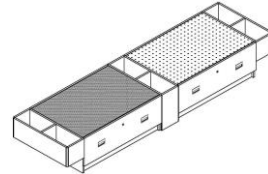

**4911    lego & tinker-toy discovery tables joined by (1) center tall storage bin and (2) floating storage bins-one on each end**  
**121w 32d 19h**

- item#    This configuration consists of:
- 4500-01    (2) Discovery Table Base w/lockable drawer
  - 4510-01    (1) Lego/Flat Surface Reversible Top (available in gray, blue or green)
  - 4511-01    (1) Tinker Toy/Flat Surface Reversible Top
  - 4531-02    (1) Tall Storage Bin
  - 4530-01    (2) Floating Storage Bins