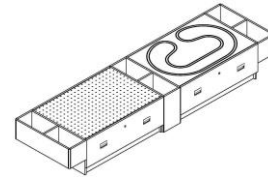

**4911    lego & tinker-toy discovery tables joined by (1) center tall storage bin and (2) floating storage bins-one on each end**  
**121w 32d 19h**

- item#    This configuration consists of:
- 4500-01    (2) Discovery Table Base w/lockable drawer
  - 4510-01    (1) Lego/Flat Surface Reversible Top (available in gray, blue or green)
  - 4511-01    (1) Tinker Toy/Flat Surface Reversible Top
  - 4531-02    (1) Tall Storage Bin
  - 4530-01    (2) Floating Storage Bins

**4912    lego & train discovery tables joined by (1) center tall storage bin and (2) floating storage bins-one on each end**  
**121w 32d 19h**

- item#    This configuration consists of:
- 4500-01    (2) Discovery Table Base w/lockable drawer
  - 4510-01    (1) Lego/Flat Surface Reversible Top (available in gray, blue or green)
  - 4512-01    (1) Train Tracks/Flat Surface Reversible Top (available in gray, blue or green)
  - 4531-02    (1) Tall Storage Bin
  - 4530-01    (2) Floating Storage Bins

**4913    tinker-toy & train discovery tables joined by (1) center tall storage bin and (2) floating storage bins-one on each end**  
**121w 32d 19h**

- item#    This configuration consists of:
- 4500-01    (2) Discovery Table Base w/lockable drawer
  - 4512-01    (1) Train Tracks/Flat Surface Reversible Top (available in gray, blue or green)
  - 4511-01    (1) Tinker Toy/Flat Surface Reversible Top
  - 4531-02    (1) Tall Storage Bin
  - 4530-01    (2) Floating Storage Bins