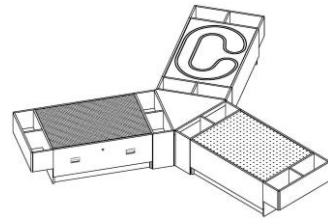

item# This configuration consists of:

- 4500-01 (3) Discovery Table Base w/lockable drawer
- 4510-01 (1) Lego/Flat Surface Reversible Top (available in gray, blue or green)
- 4511-01 (1) Tinker Toy/Flat Surface Reversible Top
- 4512-01 (1) Train Tracks/Flat Surface Reversible Top (available in gray, blue or green)
- 4540-01 (1) Triangular Pinwheel Wedge w/2" thick cushion
- 4531-02 (3) Tall Storage Bins
- 4530-01 (3) Floating Storage Bins