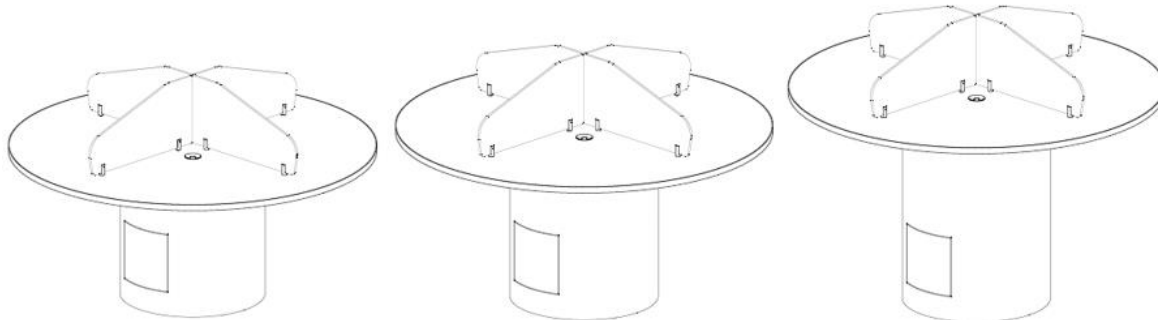

kurve computer tables HP Laminate top / base with privacy divider panels

KU-CT-60-26-CYB-LAM-TDP

KU-CT-60-29-CYB-LAM-TDP

KU-CT-60-36-CYB-LAM-TDP

60" diameter

60 26

60 29

60 36

kurve computer tables HP Laminate top / base

KU-CT-60-26-CYB-LAM

KU-CT-60-29-CYB-LAM

KU-CT-60-36-CYB-LAM

60" diameter

60 26

60 29

60 36

Fixed height (26", 29" or 36" AFF)

2022 Kurve Computer Table Specifications

General Information

Kurve Round Computer Tables offer a simple uncluttered grouping for computer stations. Table top and base are available in many different laminate finishes. The base has an access door allowing for easy set-up, power and data access, and clean wire management. Optional: Privacy divider panels between stations.