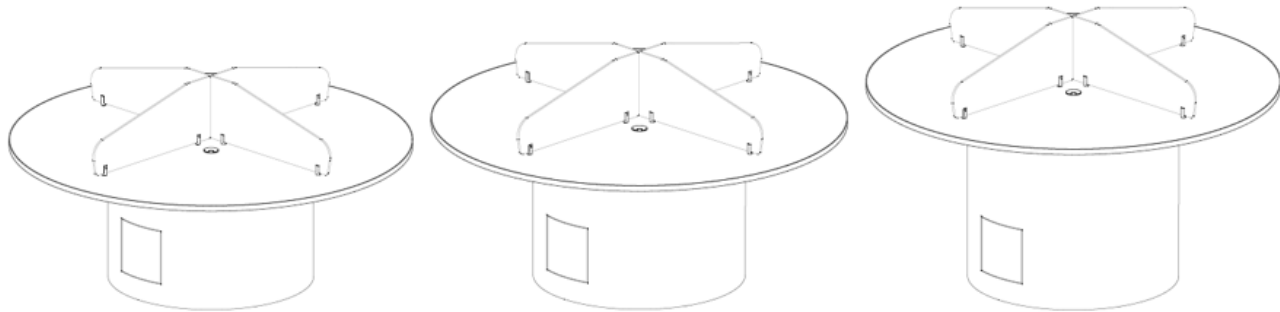

kurve computer tables	HP Laminate top / base

KU-CT-72-26-CYB-LAM	72" diameter	72	26
KU-CT-72-29-CYB-LAM		72	29
KU-CT-72-36-CYB-LAM		72	36