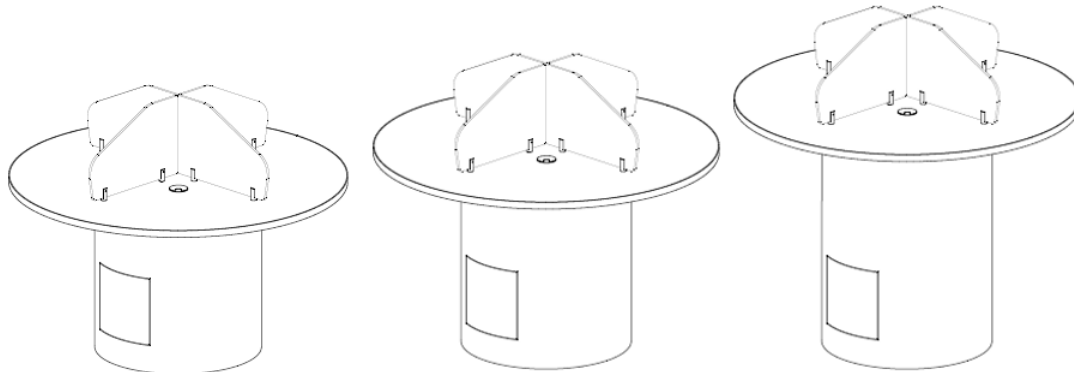

kurve computer tables HP Laminate top / base

KU-CT-48-26-CYB-LAM

KU-CT-48-29-CYB-LAM

KU-CT-48-36-CYB-LAM

48" diameter

48

26

48

29

48

36