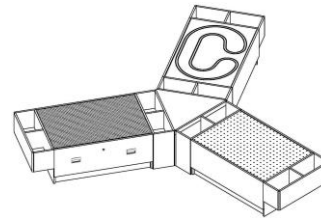

item# This configuration consists of:

- 4500-01 (3) Discovery Table Base w/lockable drawer
- 4510-01 (1) Lego/Flat Surface Reversible Top (available in gray, blue or green)
- 4511-01 (1) Tinker Toy/Flat Surface Reversible Top
- 4512-01 (1) Train Tracks/Flat Surface Reversible Top (available in gray, blue or green)
- 4540-01 (1) Triangular Pinwheel Wedge w/2" thick cushion
- 4531-02 (3) Tall Storage Bins
- 4530-01 (3) Floating Storage Bins