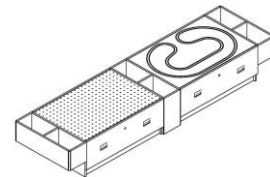

item# This configuration consists of:

- 4500-01 (2) Discovery Table Base w/lockable drawer
- 4510-01 (1) Lego/Flat Surface Reversible Top (available in gray, blue or green)
- 4511-01 (1) Tinker Toy/Flat Surface Reversible Top
- 4531-02 (1) Tall Storage Bin
- 4530-01 (2) Floating Storage Bins

4912 lego & train discovery tables joined by (1) center tall storage bin and (2) floating storage bins-one on each end
121w 32d 19h

item# This configuration consists of:

- 4500-01 (2) Discovery Table Base w/lockable drawer
- 4510-01 (1) Lego/Flat Surface Reversible Top (available in gray, blue or green)
- 4512-01 (1) Train Tracks/Flat Surface Reversible Top (available in gray, blue or green)
- 4531-02 (1) Tall Storage Bin
- 4530-01 (2) Floating Storage Bins

4913 tinker-toy & train discovery tables joined by (1) center tall storage bin and (2) floating storage bins-one on each end
121w 32d 19h

item# This configuration consists of:

- 4500-01 (2) Discovery Table Base w/lockable drawer
- 4512-01 (1) Train Tracks/Flat Surface Reversible Top (available in gray, blue or green)
- 4511-01 (1) Tinker Toy/Flat Surface Reversible Top
- 4531-02 (1) Tall Storage Bin
- 4530-01 (2) Floating Storage Bins