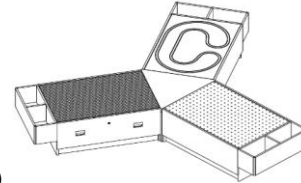

**2023
Discovery Table
Specifications**

ITEM#	DESCRIPTION

TYPICAL CONFIGURATIONS

Other layouts available - contact 3branch with questions

Pinwheel discovery tables

4921 lego, tinker-toy & train discovery tables joined by (1) triangular pinwheel wedge w/cushion and (3) floating storage bins-one on each end

128w 111d 19h

item# This configuration consists of:

- 4500-01 (3) Discovery Table Base w/lockable drawer
- 4510-01 (1) Lego/Flat Surface Reversible Top (available in gray, blue or green)
- 4511-01 (1) Tinker Toy/Flat Surface Reversible Top
- 4512-01 (1) Train Tracks/Flat Surface Reversible Top (available in gray, blue or green)
- 4540-01 (1) Triangular Pinwheel Wedge w/2" thick cushion
- 4530-01 (3) Floating Storage Bins

4922 lego, tinker-toy & train discovery tables joined by (1) triangular pinwheel wedge w/cushion and (3) tall storage bins, with (3) floating storage bins-one on each end

145w 126d 19h