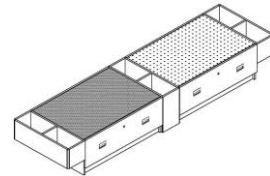

**2023
Discovery Table
Specifications**

ITEM#	DESCRIPTION
-------	-------------

TYPICAL CONFIGURATIONS

Other layouts available - contact 3branch with questions

Double discovery tables

4911 lego & tinker-toy discovery tables joined by (1) center tall storage bin and (2) floating storage bins-one on each end
121w 32d 19h