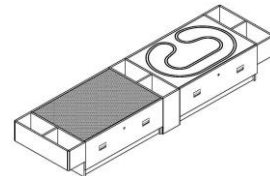

item# This configuration consists of:

- 4500-01 (2) Discovery Table Base w/lockable drawer
- 4510-01 (1) Lego/Flat Surface Reversible Top (available in gray, blue or green)
- 4511-01 (1) Tinker Toy/Flat Surface Reversible Top
- 4531-02 (1) Tall Storage Bin
- 4530-01 (2) Floating Storage Bins

4912 lego & train discovery tables joined by (1) center tall storage bin and (2) floating storage bins-one on each end
121w 32d 19h