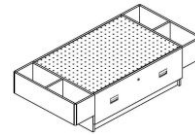

**2023
Discovery Table
Specifications**

ITEM#	DESCRIPTION
-------	-------------

TYPICAL CONFIGURATIONS

Other layouts available - contact 3branch with questions

Single discovery tables

**4901 lego discovery table w/two floating storage bins
65w 32d 19h**

item# This configuration consists of:

- 4500-01 (1) Discovery Table Base w/lockable drawer
- 4510-01 (1) Lego/Flat Surface Reversible Top (available in gray, blue or green)
- 4530-01 (2) Floating Storage Bins

**4902 tinker-toy discovery table w/two floating storage bins
65w 32d 19h**

item# This configuration consists of:

- 4500-01 (1) Discovery Table Base w/lockable drawer
- 4511-01 (1) Tinker Toy/Flat Surface Reversible Top
- 4530-01 (2) Floating Storage Bins

**4903 train discovery table w/two floating storage bins
65w 32d 19h**

item# This configuration consists of:

- 4500-01 (1) Discovery Table Base w/lockable drawer
- 4512-01 (1) Train Tracks/Flat Surface Reversible Top (available in gray, blue or green)
- 4530-01 (2) Floating Storage Bins