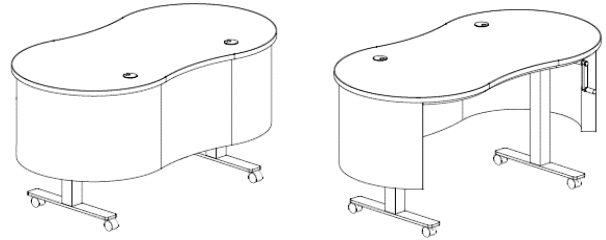

**2023
Kurve Desk
Specifications**

General Information

Kurve Desks combine height adjustability, intergrated power, mobility, and an approachable design. Choose from a variety of shape, height adjustability, work surface material and modesty panel finish options.

FIGURE 8 Kurve Desk Standards:

Tops are available in laminate and solid surface Corian
Laminate Worksurface is 1.0" thick laminate with 2mm Brushed Stainless edge banding
Corian® Solid Surface pricing is based on Antarctica
Modesty Panels are curved, double-wall laminate. Interior is D381 WilsonArt Fashion Grey
Standard Laminates include Wilsonart, Formica, Pionite and Nevamar
Standard base powder coat colors are Platinum Metallic, Silver, Black & White
Other base powder coat colors available (5% additional charge)
Desks include 2 grommets and magnetic wire management channel

ITEM#	WORK SURFACE	WIDTH	DEPTH	HEIGHT

Kurve Desk - fixed height

29" high

KU-DSK-FIG8-603229-LAM-CAS	Laminate top	60	32	29
KU-DSK-FIG8-603229-COR-CAS	Corian® solid surface top	60	32	29
KU-DSK-FIG8-723629-LAM-CAS	Laminate top	72	36	29
KU-DSK-FIG8-723629-COR-CAS	Corian® solid surface top	72	36	29

36" high

KU-DSK-FIG8-603236-LAM-CAS	Laminate top	60	32	36
KU-DSK-FIG8-603236-COR-CAS	Corian® solid surface top	60	32	36
KU-DSK-FIG8-723636-LAM-CAS	Laminate top	72	36	36
KU-DSK-FIG8-723636-COR-CAS	Corian® solid surface top	72	36	36

Kurve Desk - hand-crank, height adjustable

KU-DSK-FIG8-6032-ADJT-LAM-CAS	Laminate top	60	32	29½-42
KU-DSK-FIG8-6032-ADJT-COR-CAS	Corian® solid surface top	60	32	29½-42
KU-DSK-FIG8-7236-ADJT-LAM-CAS	Laminate top	72	36	29½-42
KU-DSK-FIG8-7236-ADJT-COR-CAS	Corian® solid surface top	72	36	29½-42

Kurve Desk - electric motor height adjustable

(with memory keypad)

KU-DSK-FIG8-6032-EADJT-LAM-CAS	Laminate top	60	32	29½-42
KU-DSK-FIG8-6032-EADJT-COR-CAS	Corian® solid surface top	60	32	29½-42
KU-DSK-FIG8-7236-EADJT-LAM-CAS	Laminate top	72	36	29½-42
KU-DSK-FIG8-7236-EADJT-COR-CAS	Corian® solid surface top	72	36	29½-42

Kurve Desk Accessories / Options include: levelers, power strip, wire management tray, monitor mount and pencil drawer with pricing upon request.