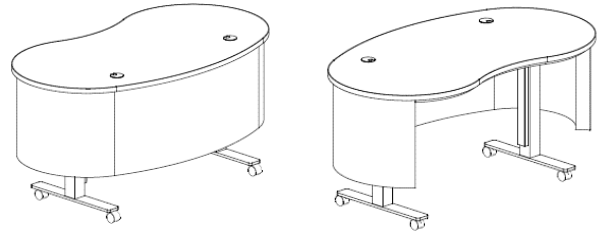

**2023**  
**Kurve Desk**  
**Specifications**

**General Information**

Kurve Desks combine height adjustability, intergrated power, mobility, and an approachable design. Choose from a variety of shape, height adjustability, work surface material and modesty panel finish options.

**KIDNEY Kurve Desk Standards:**

Tops are available in laminate and solid surface Corian  
Laminate Worksurface is 1.0" thick laminate with 2mm Brushed Stainless edge banding  
Corian® Solid Surface pricing is based on Antarctica  
Modesty Panels are curved, double-wall laminate. Interior is D381 WilsonArt Fashion Grey  
Standard Laminates include Wilsonart, Formica, Pionite and Nevamar  
Standard base powder coat colors are Platinum Metallic, Silver, Black & White  
Other base powder coat colors available (5% additional charge)  
Desks include 2 grommets and magnetic wire management channel

ITEM#	WORK SURFACE	WIDTH	DEPTH	HEIGHT
-------	--------------	-------	-------	--------

**Kurve Desk - fixed height**

**29" high**

KU-DSK-KDNY-603329-LAM-CAS	Laminate top	60	33	29
KU-DSK-KDNY-603329-COR-CAS	Corian® solid surface top	60	33	29
KU-DSK-KDNY-723629-LAM-CAS	Laminate top	72	36	29
KU-DSK-KDNY-723629-COR-CAS	Corian® solid surface top	72	36	29