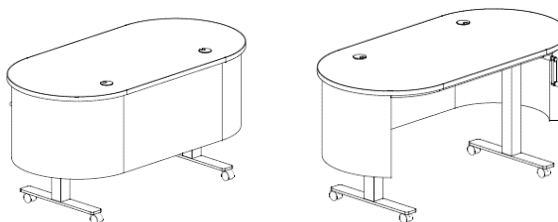

**2023
Kurve Desk
Specifications**

General Information

Kurve Desks combine height adjustability, intergrated power, mobility, and an approachable design. Choose from a variety of shape, height adjustability, work surface material and modesty panel finish options.

RACE TRACK Kurve Desk Standards:

Tops are available in laminate and solid surface Corian
Laminate Worksurface is 1.0" thick laminate with 2mm Brushed Stainless edge banding
Corian® Solid Surface pricing is based on Antarctica
Modesty Panels are curved, double-wall laminate. Interior is D381 WilsonArt Fashion Grey
Standard Laminates include Wilsonart, Formica, Pionite and Nevamar
Standard base powder coat colors are Platinum Metallic, Silver, Black & White
Other base powder coat colors available (5% additional charge)
Desks include 2 grommets and magnetic wire management channel

ITEM#	WORK SURFACE	WIDTH	DEPTH	HEIGHT

Kurve Desk - fixed height

29" high

KU-DSK-RTRK-603029-LAM-CAS	Laminate top	60	30	29
KU-DSK-RTRK-603029-COR-CAS	Corian® solid surface top	60	30	29
KU-DSK-RTRK-723029-LAM-CAS	Laminate top	72	30	29
KU-DSK-RTRK-723029-COR-CAS	Corian® solid surface top	72	30	29

36" high

KU-DSK-RTRK-603036-LAM-CAS	Laminate top	60	30	36
KU-DSK-RTRK-603036-COR-CAS	Corian® solid surface top	60	30	36
KU-DSK-RTRK-723036-LAM-CAS	Laminate top	72	30	36
KU-DSK-RTRK-723036-COR-CAS	Corian® solid surface top	72	30	36

Kurve Desk - hand-crank, height adjustable

KU-DSK-RTRK-6030-ADJT-LAM-CAS	Laminate top	60	30	29½-42
KU-DSK-RTRK-6030-ADJT-COR-CAS	Corian® solid surface top	60	30	29½-42
KU-DSK-RTRK-7230-ADJT-LAM-CAS	Laminate top	72	30	29½-42
KU-DSK-RTRK-7230-ADJT-COR-CAS	Corian® solid surface top	72	30	29½-42

Kurve Desk - electric motor height adjustable

(with memory keypad)

KU-DSK-RTRK-6030-EADJT-LAM-CAS	Laminate top	60	30	29½-42
KU-DSK-RTRK-6030-EADJT-COR-CAS	Corian® solid surface top	60	30	29½-42
KU-DSK-RTRK-7230-EADJT-LAM-CAS	Laminate top	72	30	29½-42
KU-DSK-RTRK-7230-EADJT-COR-CAS	Corian® solid surface top	72	30	29½-42

Kurve Desk Accessories / Options include: levelers, power strip, wire management tray, monitor mount and pencil drawer with pricing upon request.