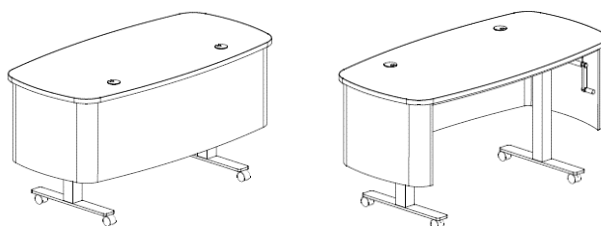

2023
Kurve Desk
Specifications

General Information

Kurve Desks combine height adjustability, intergrated power, mobility, and an approachable design. Choose from a variety of shape, height adjustability, work surface material and modesty panel finish options.

RECTANGLE Kurve Desk Standards:

Tops are available in laminate and solid surface Corian
Laminate Worksurface is 1.0" thick laminate with 2mm Brushed Stainless edge banding
Corian® Solid Surface pricing is based on Antarctica
Modesty Panels are curved, double-wall laminate. Interior is D381 WilsonArt Fashion Grey
Standard Laminates include Wilsonart, Formica, Pionite and Nevamar
Standard base powder coat colors are Platinum Metallic, Silver, Black & White
Other base powder coat colors available (5% additional charge)
Desks include 2 grommets and magnetic wire management channel

ITEM#	WORK SURFACE	WIDTH	DEPTH	HEIGHT

Kurve Desk - fixed height

29" high

KU-DSK-RECT-603029-LAM-CAS	Laminate top	60	30	29
KU-DSK-RECT-603029-COR-CAS	Corian® solid surface top	60	30	29
KU-DSK-RECT-723029-LAM-CAS	Laminate top	72	30	29
KU-DSK-RECT-723029-COR-CAS	Corian® solid surface top	72	30	29

36" high

KU-DSK-RECT-603036-LAM-CAS	Laminate top	60	30	36
KU-DSK-RECT-603036-COR-CAS	Corian® solid surface top	60	30	36
KU-DSK-RECT-723036-LAM-CAS	Laminate top	72	30	36
KU-DSK-RECT-723036-COR-CAS	Corian® solid surface top	72	30	36

Kurve Desk - hand-crank, height adjustable

KU-DSK-RECT-6030-ADJT-LAM-CAS	Laminate top	60	30	29½-42
KU-DSK-RECT-6030-ADJT-COR-CAS	Corian® solid surface top	60	30	29½-42
KU-DSK-RECT-7230-ADJT-LAM-CAS	Laminate top	72	30	29½-42
KU-DSK-RECT-7230-ADJT-COR-CAS	Corian® solid surface top	72	30	29½-42

Kurve Desk - electric motor height adjustable

(with memory keypad)

KU-DSK-RECT-6030-EADJT-LAM-CAS	Laminate top	60	30	29½-42
KU-DSK-RECT-6030-EADJT-COR-CAS	Corian® solid surface top	60	30	29½-42
KU-DSK-RECT-7230-EADJT-LAM-CAS	Laminate top	72	30	29½-42
KU-DSK-RECT-7230-EADJT-COR-CAS	Corian® solid surface top	72	30	29½-42

Kurve Desk Accessories / Options include: levelers, power strip, wire management tray, monitor mount and pencil drawer with pricing upon request.