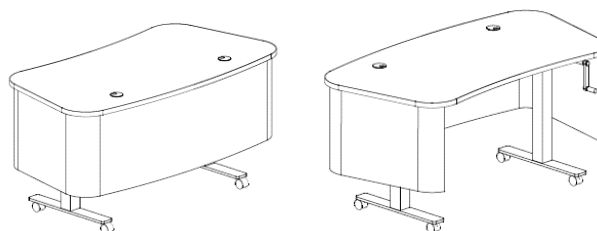

2023
Kurve Desk
Specifications

General Information

Kurve Desks combine height adjustability, intergrated power, mobility, and an approachable design. Choose from a variety of shape, height adjustability, work surface material and modesty panel finish options.

ARC Kurve Desk Standards:

Tops are available in laminate and solid surface Corian
Laminate Worksurface is 1.0" thick laminate with 2mm Brushed Stainless edge banding
Corian® Solid Surface pricing is based on Antarctica
Modesty Panels are curved, double-wall laminate. Interior is D381 WilsonArt Fashion Grey
Standard Laminates include Wilsonart, Formica, Pionite and Nevamar
Standard base powder coat colors are Platinum Metallic, Silver, Black & White
Other base powder coat colors available (5% additional charge)
Desks include 2 grommets and magnetic wire management channel

ITEM#	WORK SURFACE	WIDTH	DEPTH	HEIGHT

Kurve Desk - fixed height

29" high

KU-DSK-ARC-603229-LAM-CAS	Laminate top	60	32	29
KU-DSK-ARC-603229-COR-CAS	Corian® solid surface top	60	32	29
KU-DSK-ARC-723229-LAM-CAS	Laminate top	72	32	29
KU-DSK-ARC-723229-COR-CAS	Corian® solid surface top	72	32	29

36" high

KU-DSK-ARC-603236-LAM-CAS	Laminate top	60	32	36
KU-DSK-ARC-603236-COR-CAS	Corian® solid surface top	60	32	36
KU-DSK-ARC-723236-LAM-CAS	Laminate top	72	32	36
KU-DSK-ARC-723236-COR-CAS	Corian® solid surface top	72	32	36

Kurve Desk - hand-crank, height adjustable

KU-DSK-ARC-6032-ADJT-LAM-CAS	Laminate top	60	32	29½-42
KU-DSK-ARC-6032-ADJT-COR-CAS	Corian® solid surface top	60	32	29½-42
KU-DSK-ARC-7232-ADJT-LAM-CAS	Laminate top	72	32	29½-42
KU-DSK-ARC-7232-ADJT-COR-CAS	Corian® solid surface top	72	32	29½-42

Kurve Desk - electric motor height adjustable

(with memory keypad)

KU-DSK-ARC-6032-EADJT-LAM-CAS	Laminate top	60	32	29½-42
KU-DSK-ARC-6032-EADJT-COR-CAS	Corian® solid surface top	60	32	29½-42
KU-DSK-ARC-7232-EADJT-LAM-CAS	Laminate top	72	32	29½-42
KU-DSK-ARC-7232-EADJT-COR-CAS	Corian® solid surface top	72	32	29½-42

Kurve Desk Accessories / Options include: levelers, power strip, wire management tray, monitor mount and pencil drawer with pricing upon request.