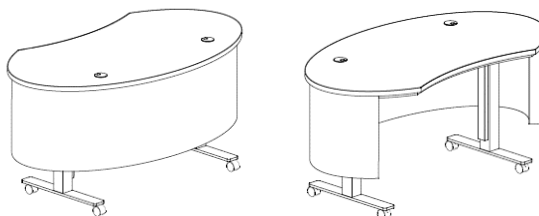

**2023
Kurve Desk
Specifications**

General Information

Kurve Desks combine height adjustability, intergrated power, mobility, and an approachable design. Choose from a variety of shape, height adjustability, work surface material and modesty panel finish options.

LOPPED OVAL Kurve Desk Standards:

Tops are available in laminate and solid surface Corian
Laminate Worksurface is 1.0" thick laminate with 2mm Brushed Stainless edge banding
Corian® Solid Surface pricing is based on Antarctica
Modesty Panels are curved, double-wall laminate. Interior is D381 WilsonArt Fashion Grey
Standard Laminates include Wilsonart, Formica, Pionite and Nevamar
Standard base powder coat colors are Platinum Metallic, Silver, Black & White
Other base powder coat colors available (5% additional charge)
Desks include 2 grommets and magnetic wire management channel

ITEM#	WORK SURFACE	WIDTH	DEPTH	HEIGHT

Kurve Desk - fixed height

29" high

KU-DSK-OVALL-603329-LAM-CAS	Laminate top	60	33	29
KU-DSK-OVALL-603329-COR-CAS	Corian® solid surface top	60	33	29
KU-DSK-OVALL-723329-LAM-CAS	Laminate top	72	36	29
KU-DSK-OVALL-723329-COR-CAS	Corian® solid surface top	72	36	29

36" high

KU-DSK-OVALL-603336-LAM-CAS	Laminate top	60	33	36
KU-DSK-OVALL-603336-COR-CAS	Corian® solid surface top	60	33	36
KU-DSK-OVALL-723336-LAM-CAS	Laminate top	72	36	36
KU-DSK-OVALL-723336-COR-CAS	Corian® solid surface top	72	36	36

Kurve Desk - hand-crank, height adjustable

KU-DSK-OVALL-6033-ADJT-LAM-CAS	Laminate top	60	33	29½-42
KU-DSK-OVALL-6033-ADJT-COR-CAS	Corian® solid surface top	60	33	29½-42
KU-DSK-OVALL-7233-ADJT-LAM-CAS	Laminate top	72	36	29½-42
KU-DSK-OVALL-7233-ADJT-COR-CAS	Corian® solid surface top	72	36	29½-42

Kurve Desk - electric motor height adjustable

(with memory keypad)

KU-DSK-OVALL-6033-EADJT-LAM-CAS	Laminate top	60	33	29½-42
KU-DSK-OVALL-6033-EADJT-COR-CAS	Corian® solid surface top	60	33	29½-42
KU-DSK-OVALL-7233-EADJT-LAM-CAS	Laminate top	72	36	29½-42
KU-DSK-OVALL-7233-EADJT-COR-CAS	Corian® solid surface top	72	36	29½-42

Kurve Desk Accessories / Options include: levelers, power strip, wire management tray, monitor mount and pencil drawer with pricing upon request.