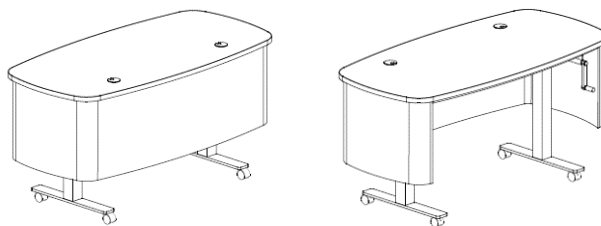

2023
Kurve Desk
Specifications

General Information

Kurve Desks combine height adjustability, intergrated power, mobility, and an approachable design. Choose from a variety of shape, height adjustability, work surface material and modesty panel finish options.

RECTANGLE Kurve Desk Standards:

Tops are available in laminate and solid surface Corian
Laminate Worksurface is 1.0" thick laminate with 2mm Brushed Stainless edge banding
Corian® Solid Surface pricing is based on Antarctica
Modesty Panels are curved, double-wall laminate. Interior is D381 WilsonArt Fashion Grey
Standard Laminates include Wilsonart, Formica, Pionite and Nevamar
Standard base powder coat colors are Platinum Metallic, Silver, Black & White
Other base powder coat colors available (5% additional charge)
Desks include 2 grommets and magnetic wire management channel

ITEM#	WORK SURFACE	WIDTH	DEPTH	HEIGHT

Kurve Desk - fixed height

29" high

KU-DSK-RECT-603029-LAM-CAS	Laminate top	60	30	29
KU-DSK-RECT-603029-COR-CAS	Corian® solid surface top	60	30	29
KU-DSK-RECT-723029-LAM-CAS	Laminate top	72	30	29
KU-DSK-RECT-723029-COR-CAS	Corian® solid surface top	72	30	29

36" high

KU-DSK-RECT-603036-LAM-CAS	Laminate top	60	30	36
KU-DSK-RECT-603036-COR-CAS	Corian® solid surface top	60	30	36
KU-DSK-RECT-723036-LAM-CAS	Laminate top	72	30	36
KU-DSK-RECT-723036-COR-CAS	Corian® solid surface top	72	30	36

Kurve Desk - hand-crank, height adjustable

KU-DSK-RECT-6030-ADJT-LAM-CAS	Laminate top	60	30	29½-42
KU-DSK-RECT-6030-ADJT-COR-CAS	Corian® solid surface top	60	30	29½-42
KU-DSK-RECT-7230-ADJT-LAM-CAS	Laminate top	72	30	29½-42
KU-DSK-RECT-7230-ADJT-COR-CAS	Corian® solid surface top	72	30	29½-42

Kurve Desk - electric motor height adjustable

(with memory keypad)

KU-DSK-RECT-6030-EADJT-LAM-CAS	Laminate top	60	30	29½-42
KU-DSK-RECT-6030-EADJT-COR-CAS	Corian® solid surface top	60	30	29½-42
KU-DSK-RECT-7230-EADJT-LAM-CAS	Laminate top	72	30	29½-42
KU-DSK-RECT-7230-EADJT-COR-CAS	Corian® solid surface top	72	30	29½-42

Kurve Desk Accessories / Options include: levelers, power strip, wire management tray, and pencil drawer with pricing upon request.