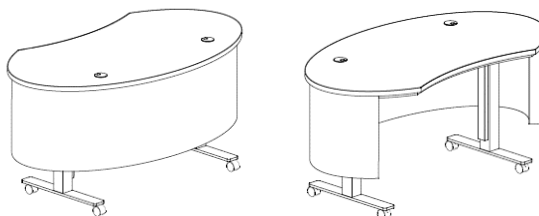

**2023
Kurve Desk
Specifications**

General Information

Kurve Desks combine height adjustability, intergrated power, mobility, and an approachable design. Choose from a variety of shape, height adjustability, work surface material and modesty panel finish options.

LOPPED OVAL Kurve Desk Standards:

Tops are available in laminate and solid surface Corian
Laminate Worksurface is 1.0" thick laminate with 2mm Brushed Stainless edge banding
Corian® Solid Surface pricing is based on Antarctica
Modesty Panels are curved, double-wall laminate. Interior is D381 WilsonArt Fashion Grey
Standard Laminates include Wilsonart, Formica, Pionite and Nevamar
Standard base powder coat colors are Platinum Metallic, Silver, Black & White
Other base powder coat colors available (5% additional charge)
Desks include 2 grommets and magnetic wire management channel

ITEM#	WORK SURFACE	WIDTH	DEPTH	HEIGHT

Kurve Desk - fixed height

29" high

KU-DSK-OVALL-603329-LAM-CAS	Laminate top	60	33	29
KU-DSK-OVALL-603329-COR-CAS	Corian® solid surface top	60	33	29
KU-DSK-OVALL-723329-LAM-CAS	Laminate top	72	36	29
KU-DSK-OVALL-723329-COR-CAS	Corian® solid surface top	72	36	29

36" high

KU-DSK-OVALL-603336-LAM-CAS	Laminate top	60	33	36
KU-DSK-OVALL-603336-COR-CAS	Corian® solid surface top	60	33	36
KU-DSK-OVALL-723336-LAM-CAS	Laminate top	72	36	36
KU-DSK-OVALL-723336-COR-CAS	Corian® solid surface top	72	36	36

Kurve Desk - hand-crank, height adjustable

KU-DSK-OVALL-6033-ADJT-LAM-CAS	Laminate top	60	33	29½-42
KU-DSK-OVALL-6033-ADJT-COR-CAS	Corian® solid surface top	60	33	29½-42
KU-DSK-OVALL-7233-ADJT-LAM-CAS	Laminate top	72	36	29½-42
KU-DSK-OVALL-7233-ADJT-COR-CAS	Corian® solid surface top	72	36	29½-42

Kurve Desk - electric motor height adjustable

(with memory keypad)

KU-DSK-OVALL-6033-EADJT-LAM-CAS	Laminate top	60	33	29½-42
KU-DSK-OVALL-6033-EADJT-COR-CAS	Corian® solid surface top	60	33	29½-42
KU-DSK-OVALL-7233-EADJT-LAM-CAS	Laminate top	72	36	29½-42
KU-DSK-OVALL-7233-EADJT-COR-CAS	Corian® solid surface top	72	36	29½-42

Kurve Desk Accessories / Options include: levelers, power strip, wire management tray, and pencil drawer with pricing upon request.