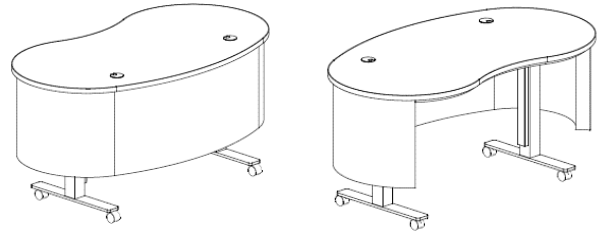

2023
Kurve Desk
Specifications

General Information

Kurve Desks combine height adjustability, intergrated power, mobility, and an approachable design. Choose from a variety of shape, height adjustability, work surface material and modesty panel finish options.

KIDNEY Kurve Desk Standards:

Tops are available in laminate and solid surface Corian
Laminate Worksurface is 1.0" thick laminate with 2mm Brushed Stainless edge banding
Corian® Solid Surface pricing is based on Antarctica
Modesty Panels are curved, double-wall laminate. Interior is D381 WilsonArt Fashion Grey
Standard Laminates include Wilsonart, Formica, Pionite and Nevamar
Standard base powder coat colors are Platinum Metallic, Silver, Black & White
Other base powder coat colors available (5% additional charge)
Desks include 2 grommets and magnetic wire management channel

ITEM#	WORK SURFACE	WIDTH	DEPTH	HEIGHT
-------	--------------	-------	-------	--------

Kurve Desk - fixed height

29" high

KU-DSK-KDNY-603329-LAM-CAS	Laminate top	60	33	29
KU-DSK-KDNY-603329-COR-CAS	Corian® solid surface top	60	33	29
KU-DSK-KDNY-723629-LAM-CAS	Laminate top	72	36	29
KU-DSK-KDNY-723629-COR-CAS	Corian® solid surface top	72	36	29