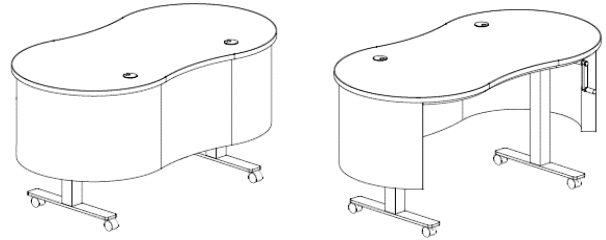

Kurve Desk - electric motor height adjustable

(with memory keypad)

KU-DSK-KDNY-6033-EADJT-LAM-CAS	Laminate top	60	33	29½-42
KU-DSK-KDNY-6033-EADJT-COR-CAS	Corian® solid surface top	60	33	29½-42
KU-DSK-KDNY-7236-EADJT-LAM-CAS	Laminate top	72	36	29½-42
KU-DSK-KDNY-7236-EADJT-COR-CAS	Corian® solid surface top	72	36	29½-42

Kurve Desk Accessories / Options include: levelers, power strip, wire management tray, and pencil drawer with pricing upon request.

2023
Kurve Desk
Specifications

General Information

Kurve Desks combine height adjustability, intergrated power, mobility, and an approachable design. Choose from a variety of shape, height adjustability, work surface material and modesty panel finish options.

FIGURE 8 Kurve Desk Standards:

Tops are available in laminate and solid surface Corian
Laminate Worksurface is 1.0" thick laminate with 2mm Brushed Stainless edge banding
Corian® Solid Surface pricing is based on Antarctica
Modesty Panels are curved, double-wall laminate. Interior is D381 WilsonArt Fashion Grey
Standard Laminates include Wilsonart, Formica, Pionite and Nevamar
Standard base powder coat colors are Platinum Metallic, Silver, Black & White
Other base powder coat colors available (5% additional charge)
Desks include 2 grommets and magnetic wire management channel

ITEM#	WORK SURFACE	WIDTH	DEPTH	HEIGHT
-------	--------------	-------	-------	--------

Kurve Desk - fixed height

29" high

KU-DSK-FIG8-603229-LAM-CAS	Laminate top	60	32	29
KU-DSK-FIG8-603229-COR-CAS	Corian® solid surface top	60	32	29
KU-DSK-FIG8-723629-LAM-CAS	Laminate top	72	36	29
KU-DSK-FIG8-723629-COR-CAS	Corian® solid surface top	72	36	29