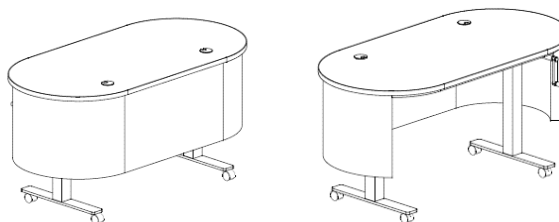

2023
Kurve Desk
Specifications

General Information

Kurve Desks combine height adjustability, intergrated power, mobility, and an approachable design. Choose from a variety of shape, height adjustability, work surface material and modesty panel finish options.

RACE TRACK Kurve Desk Standards:

Tops are available in laminate and solid surface Corian
Laminate Worksurface is 1.0" thick laminate with 2mm Brushed Stainless edge banding
Corian® Solid Surface pricing is based on Antarctica
Modesty Panels are curved, double-wall laminate. Interior is D381 WilsonArt Fashion Grey
Standard Laminates include Wilsonart, Formica, Pionite and Nevamar
Standard base powder coat colors are Platinum Metallic, Silver, Black & White
Other base powder coat colors available (5% additional charge)
Desks include 2 grommets and magnetic wire management channel

ITEM#	WORK SURFACE	WIDTH	DEPTH	HEIGHT

Kurve Desk - fixed height

29" high

KU-DSK-RTRK-603029-LAM-CAS	Laminate top	60	30	29
KU-DSK-RTRK-603029-COR-CAS	Corian® solid surface top	60	30	29
KU-DSK-RTRK-723029-LAM-CAS	Laminate top	72	30	29
KU-DSK-RTRK-723029-COR-CAS	Corian® solid surface top	72	30	29

36" high

KU-DSK-RTRK-603036-LAM-CAS	Laminate top	60	30	36
KU-DSK-RTRK-603036-COR-CAS	Corian® solid surface top	60	30	36
KU-DSK-RTRK-723036-LAM-CAS	Laminate top	72	30	36
KU-DSK-RTRK-723036-COR-CAS	Corian® solid surface top	72	30	36

Kurve Desk - hand-crank, height adjustable

KU-DSK-RTRK-6030-ADJT-LAM-CAS	Laminate top	60	30	29½-42
KU-DSK-RTRK-6030-ADJT-COR-CAS	Corian® solid surface top	60	30	29½-42
KU-DSK-RTRK-7230-ADJT-LAM-CAS	Laminate top	72	30	29½-42
KU-DSK-RTRK-7230-ADJT-COR-CAS	Corian® solid surface top	72	30	29½-42

Kurve Desk - electric motor height adjustable

(with memory keypad)

KU-DSK-RTRK-6030-EADJT-LAM-CAS	Laminate top	60	30	29½-42
KU-DSK-RTRK-6030-EADJT-COR-CAS	Corian® solid surface top	60	30	29½-42
KU-DSK-RTRK-7230-EADJT-LAM-CAS	Laminate top	72	30	29½-42
KU-DSK-RTRK-7230-EADJT-COR-CAS	Corian® solid surface top	72	30	29½-42

Kurve Desk Accessories / Options include: levelers, power strip, wire management tray, and pencil drawer with pricing upon request.