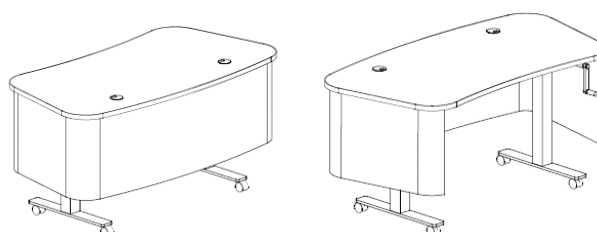

**2023
Kurve Desk
Specifications**

General Information

Kurve Desks combine height adjustability, intergrated power, mobility, and an approachable design. Choose from a variety of shape, height adjustability, work surface material and modesty panel finish options.

ARC Kurve Desk Standards:

Tops are available in laminate and solid surface Corian
Laminate Worksurface is 1.0" thick laminate with 2mm Brushed Stainless edge banding
Corian® Solid Surface pricing is based on Antarctica
Modesty Panels are curved, double-wall laminate. Interior is D381 WilsonArt Fashion Grey
Standard Laminates include Wilsonart, Formica, Pionite and Nevamar
Standard base powder coat colors are Platinum Metallic, Silver, Black & White
Other base powder coat colors available (5% additional charge)
Desks include 2 grommets and magnetic wire management channel

ITEM#	WORK SURFACE	WIDTH	DEPTH	HEIGHT

Kurve Desk - fixed height

29" high

KU-DSK-ARC-603229-LAM-CAS	Laminate top	60	32	29
KU-DSK-ARC-603229-COR-CAS	Corian® solid surface top	60	32	29
KU-DSK-ARC-723229-LAM-CAS	Laminate top	72	32	29
KU-DSK-ARC-723229-COR-CAS	Corian® solid surface top	72	32	29

36" high

KU-DSK-ARC-603236-LAM-CAS	Laminate top	60	32	36
KU-DSK-ARC-603236-COR-CAS	Corian® solid surface top	60	32	36
KU-DSK-ARC-723236-LAM-CAS	Laminate top	72	32	36
KU-DSK-ARC-723236-COR-CAS	Corian® solid surface top	72	32	36

Kurve Desk - hand-crank, height adjustable

KU-DSK-ARC-6032-ADJT-LAM-CAS	Laminate top	60	32	29½-42
KU-DSK-ARC-6032-ADJT-COR-CAS	Corian® solid surface top	60	32	29½-42
KU-DSK-ARC-7232-ADJT-LAM-CAS	Laminate top	72	32	29½-42
KU-DSK-ARC-7232-ADJT-COR-CAS	Corian® solid surface top	72	32	29½-42

Kurve Desk - electric motor height adjustable

(with memory keypad)

KU-DSK-ARC-6032-EADJT-LAM-CAS	Laminate top	60	32	29½-42
KU-DSK-ARC-6032-EADJT-COR-CAS	Corian® solid surface top	60	32	29½-42
KU-DSK-ARC-7232-EADJT-LAM-CAS	Laminate top	72	32	29½-42
KU-DSK-ARC-7232-EADJT-COR-CAS	Corian® solid surface top	72	32	29½-42

Kurve Desk Accessories / Options include: levelers, power strip, wire management tray, and pencil drawer with pricing upon request.