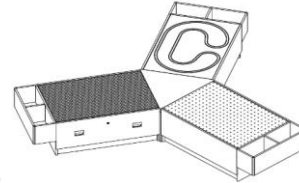

**2024
Discovery Table
Specifications**

ITEM#	DESCRIPTION

TYPICAL CONFIGURATIONS

Other layouts available - contact 3branch with questions

Pinwheel discovery tables

4921 lego, tinker-toy & train discovery tables joined by
**(1) triangular pinwheel wedge w/cushion and (3)
floating storage bins-one on each end**

128w 111d 19h

item# This configuration consists of:

- 4500-01 (3) Discovery Table Base w/lockable drawer
- 4510-01 (1) Lego/Flat Surface Reversible Top (available in gray, blue or green)
- 4511-01 (1) Tinker Toy/Flat Surface Reversible Top
- 4512-01 (1) Train Tracks/Flat Surface Reversible Top (available in gray, blue or green)
- 4540-01 (1) Triangular Pinwheel Wedge w/2" thick cushion
- 4530-01 (3) Floating Storage Bins

4922 lego, tinker-toy & train discovery tables joined by
**(1) triangular pinwheel wedge w/cushion and (3)
tall storage bins, with (3) floating storage bins-one
on each end**

145w 126d 19h