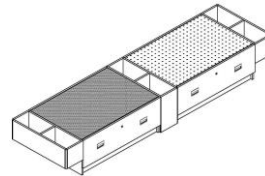

**2024  
Discovery Table  
Specifications**

ITEM#	DESCRIPTION
-------	-------------

**TYPICAL CONFIGURATIONS**

*Other layouts available - contact 3branch with questions*

**Double discovery tables**

**4911 lego & tinker-toy discovery tables joined by (1) center tall storage bin and (2) floating storage bins-one on each end**  
**121w 32d 19h**