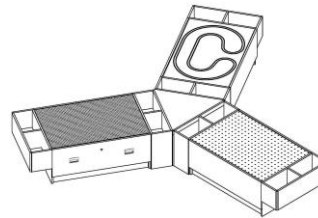

item# This configuration consists of:

- 4500-01 (3) Discovery Table Base w/lockable drawer
- 4510-01 (1) Lego/Flat Surface Reversible Top (available in gray, blue or green)
- 4511-01 (1) Tinker Toy/Flat Surface Reversible Top
- 4512-01 (1) Train Tracks/Flat Surface Reversible Top (available in gray, blue or green)
- 4540-01 (1) Triangular Pinwheel Wedge w/2" thick cushion
- 4531-02 (3) Tall Storage Bins
- 4530-01 (3) Floating Storage Bins