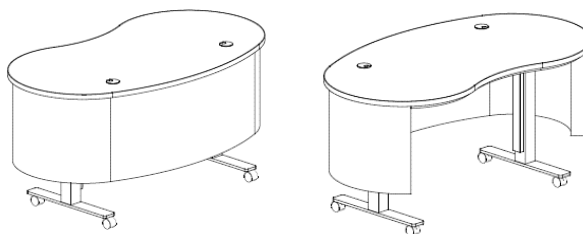

2024
Kurve Desk
Specifications

General Information

Kurve Desks combine height adjustability, intergrated power, mobility, and an approachable design. Choose from a variety of shape, height adjustability, work surface material and modesty panel finish options.

KIDNEY Kurve Desk Standards:

Tops are available in laminate and solid surface Corian
Laminate Worksurface is 1.0" thick laminate with 2mm Brushed Stainless edge banding
Corian® Solid Surface pricing is based on Antarctica
Modesty Panels are curved, double-wall laminate. Interior is D381 WilsonArt Fashion Grey
Standard Laminates include Wilsonart, Formica, Pionite and Nevamar
Standard base powder coat colors are Platinum Metallic, Silver, Black & White
Other base powder coat colors available (5% additional charge)
Desks include 2 grommets and magnetic wire management channel

ITEM#	WORK SURFACE	WIDTH	DEPTH	HEIGHT
-------	--------------	-------	-------	--------

Kurve Desk - fixed height

29" high

KU-DSK-KDNY-603329-LAM-CAS	Laminate top	60	33	29
KU-DSK-KDNY-603329-COR-CAS	Corian® solid surface top	60	33	29
KU-DSK-KDNY-723629-LAM-CAS	Laminate top	72	36	29
KU-DSK-KDNY-723629-COR-CAS	Corian® solid surface top	72	36	29