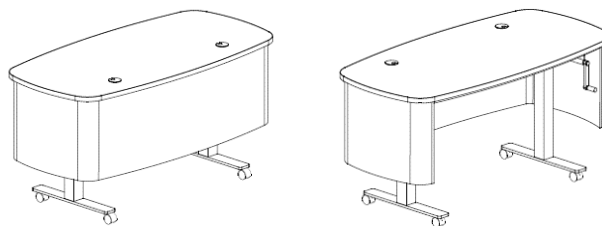

2024
Kurve Desk
Specifications

General Information

Kurve Desks combine height adjustability, intergrated power, mobility, and an approachable design. Choose from a variety of shape, height adjustability, work surface material and modesty panel finish options.

RECTANGLE Kurve Desk Standards:

Tops are available in laminate and solid surface Corian

Laminate Worksurface is 1.0" thick laminate with 2mm Brushed Stainless edge banding

Corian® Solid Surface pricing is based on Antarctica

Modesty Panels are curved, double-wall laminate. Interior is D381 WilsonArt Fashion Grey

Standard Laminates include Wilsonart, Formica, Pionite and Nevamar

Standard base powder coat colors are Platinum Metallic, Silver, Black & White

Other base powder coat colors available (5% additional charge)

Desks include 2 grommets and magnetic wire management channel

ITEM#	WORK SURFACE	WIDTH	DEPTH	HEIGHT

Kurve Desk - fixed height

29" high

KU-DSK-RECT-603029-LAM-CAS	Laminate top	60	30	29
KU-DSK-RECT-603029-COR-CAS	Corian® solid surface top	60	30	29
KU-DSK-RECT-723029-LAM-CAS	Laminate top	72	30	29
KU-DSK-RECT-723029-COR-CAS	Corian® solid surface top	72	30	29

36" high

KU-DSK-RECT-603036-LAM-CAS	Laminate top	60	30	36
KU-DSK-RECT-603036-COR-CAS	Corian® solid surface top	60	30	36
KU-DSK-RECT-723036-LAM-CAS	Laminate top	72	30	36
KU-DSK-RECT-723036-COR-CAS	Corian® solid surface top	72	30	36

Kurve Desk - hand-crank, height adjustable

KU-DSK-RECT-6030-ADJT-LAM-CAS	Laminate top	60	30	29½-42
KU-DSK-RECT-6030-ADJT-COR-CAS	Corian® solid surface top	60	30	29½-42
KU-DSK-RECT-7230-ADJT-LAM-CAS	Laminate top	72	30	29½-42
KU-DSK-RECT-7230-ADJT-COR-CAS	Corian® solid surface top	72	30	29½-42

Kurve Desk - electric motor height adjustable

(with memory keypad)

KU-DSK-RECT-6030-EADJT-LAM-CAS	Laminate top	60	30	29½-42
KU-DSK-RECT-6030-EADJT-COR-CAS	Corian® solid surface top	60	30	29½-42
KU-DSK-RECT-7230-EADJT-LAM-CAS	Laminate top	72	30	29½-42
KU-DSK-RECT-7230-EADJT-COR-CAS	Corian® solid surface top	72	30	29½-42

Kurve Desk Accessories / Options include: levelers, power strip, wire management tray, and pencil drawer with pricing upon request.