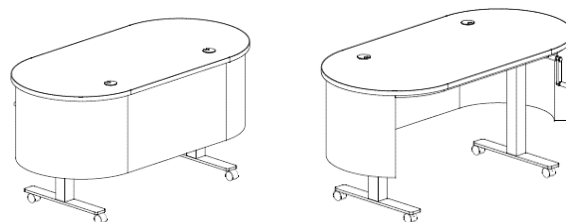

2024
Kurve Desk
Specifications

General Information

Kurve Desks combine height adjustability, intergrated power, mobility, and an approachable design. Choose from a variety of shape, height adjustability, work surface material and modesty panel finish options.

RACE TRACK Kurve Desk Standards:

Tops are available in laminate and solid surface Corian

Laminate Worksurface is 1.0" thick laminate with 2mm Brushed Stainless edge banding

Corian® Solid Surface pricing is based on Antarctica

Modesty Panels are curved, double-wall laminate. Interior is D381 WilsonArt Fashion Grey

Standard Laminates include Wilsonart, Formica, Pionite and Nevamar

Standard base powder coat colors are Platinum Metallic, Silver, Black & White

Other base powder coat colors available (5% additional charge)

Desks include 2 grommets and magnetic wire management channel

	ITEM#	WORK SURFACE	WIDTH	DEPTH	HEIGHT	

Kurve Desk - fixed height

29" high

KU-DSK-RTRK-603029-LAM-CAS	Laminate top	60	30	29
KU-DSK-RTRK-603029-COR-CAS	Corian® solid surface top	60	30	29
KU-DSK-RTRK-723029-LAM-CAS	Laminate top	72	30	29
KU-DSK-RTRK-723029-COR-CAS	Corian® solid surface top	72	30	29

36" high

KU-DSK-RTRK-603036-LAM-CAS	Laminate top	60	30	36
KU-DSK-RTRK-603036-COR-CAS	Corian® solid surface top	60	30	36
KU-DSK-RTRK-723036-LAM-CAS	Laminate top	72	30	36
KU-DSK-RTRK-723036-COR-CAS	Corian® solid surface top	72	30	36

Kurve Desk - hand-crank, height adjustable

KU-DSK-RTRK-6030-ADJT-LAM-CAS	Laminate top	60	30	29½-42
KU-DSK-RTRK-6030-ADJT-COR-CAS	Corian® solid surface top	60	30	29½-42
KU-DSK-RTRK-7230-ADJT-LAM-CAS	Laminate top	72	30	29½-42
KU-DSK-RTRK-7230-ADJT-COR-CAS	Corian® solid surface top	72	30	29½-42

Kurve Desk - electric motor height adjustable

(with memory keypad)

KU-DSK-RTRK-6030-EADJT-LAM-CAS	Laminate top	60	30	29½-42
KU-DSK-RTRK-6030-EADJT-COR-CAS	Corian® solid surface top	60	30	29½-42
KU-DSK-RTRK-7230-EADJT-LAM-CAS	Laminate top	72	30	29½-42
KU-DSK-RTRK-7230-EADJT-COR-CAS	Corian® solid surface top	72	30	29½-42

Kurve Desk Accessories / Options include: levelers, power strip, wire management tray, and pencil drawer with pricing upon request.