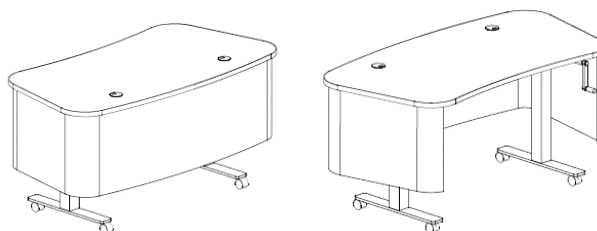

2024
Kurve Desk
Specifications

General Information

Kurve Desks combine height adjustability, intergrated power, mobility, and an approachable design. Choose from a variety of shape, height adjustability, work surface material and modesty panel finish options.

ARC Kurve Desk Standards:

Tops are available in laminate and solid surface Corian

Laminate Worksurface is 1.0" thick laminate with 2mm Brushed Stainless edge banding

Corian® Solid Surface pricing is based on Antarctica

Modesty Panels are curved, double-wall laminate. Interior is D381 WilsonArt Fashion Grey

Standard Laminates include Wilsonart, Formica, Pionite and Nevamar

Standard base powder coat colors are Platinum Metallic, Silver, Black & White

Other base powder coat colors available (5% additional charge)

Desks include 2 grommets and magnetic wire management channel

	ITEM#	WORK SURFACE	WIDTH	DEPTH	HEIGHT	

Kurve Desk - fixed height

29" high

KU-DSK-ARC-603229-LAM-CAS	Laminate top	60	32	29
KU-DSK-ARC-603229-COR-CAS	Corian® solid surface top	60	32	29
KU-DSK-ARC-723229-LAM-CAS	Laminate top	72	32	29
KU-DSK-ARC-723229-COR-CAS	Corian® solid surface top	72	32	29

36" high

KU-DSK-ARC-603236-LAM-CAS	Laminate top	60	32	36
KU-DSK-ARC-603236-COR-CAS	Corian® solid surface top	60	32	36
KU-DSK-ARC-723236-LAM-CAS	Laminate top	72	32	36
KU-DSK-ARC-723236-COR-CAS	Corian® solid surface top	72	32	36

Kurve Desk - hand-crank, height adjustable

KU-DSK-ARC-6032-ADJT-LAM-CAS	Laminate top	60	32	29½-42
KU-DSK-ARC-6032-ADJT-COR-CAS	Corian® solid surface top	60	32	29½-42
KU-DSK-ARC-7232-ADJT-LAM-CAS	Laminate top	72	32	29½-42
KU-DSK-ARC-7232-ADJT-COR-CAS	Corian® solid surface top	72	32	29½-42

Kurve Desk - electric motor height adjustable

(with memory keypad)

KU-DSK-ARC-6032-EADJT-LAM-CAS	Laminate top	60	32	29½-42
KU-DSK-ARC-6032-EADJT-COR-CAS	Corian® solid surface top	60	32	29½-42
KU-DSK-ARC-7232-EADJT-LAM-CAS	Laminate top	72	32	29½-42
KU-DSK-ARC-7232-EADJT-COR-CAS	Corian® solid surface top	72	32	29½-42

Kurve Desk Accessories / Options include: levelers, power strip, wire management tray, and pencil drawer with pricing upon request.