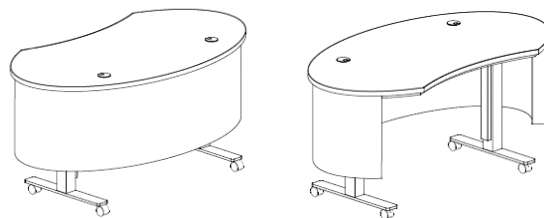

**2024
Kurve Desk
Specifications**

General Information

Kurve Desks combine height adjustability, intergrated power, mobility, and an approachable design. Choose from a variety of shape, height adjustability, work surface material and modesty panel finish options.

LOPPED OVAL Kurve Desk Standards:

Tops are available in laminate and solid surface Corian

Laminate Worksurface is 1.0" thick laminate with 2mm Brushed Stainless edge banding

Corian® Solid Surface pricing is based on Antarctica

Modesty Panels are curved, double-wall laminate. Interior is D381 WilsonArt Fashion Grey

Standard Laminates include Wilsonart, Formica, Pionite and Nevamar

Standard base powder coat colors are Platinum Metallic, Silver, Black & White

Other base powder coat colors available (5% additional charge)

Desks include 2 grommets and magnetic wire management channel

	ITEM#	WORK SURFACE	WIDTH	DEPTH	HEIGHT	

Kurve Desk - fixed height

29" high

KU-DSK-OVALL-603329-LAM-CAS	Laminate top	60	33	29
KU-DSK-OVALL-603329-COR-CAS	Corian® solid surface top	60	33	29
KU-DSK-OVALL-723329-LAM-CAS	Laminate top	72	36	29
KU-DSK-OVALL-723329-COR-CAS	Corian® solid surface top	72	36	29

36" high

KU-DSK-OVALL-603336-LAM-CAS	Laminate top	60	33	36
KU-DSK-OVALL-603336-COR-CAS	Corian® solid surface top	60	33	36
KU-DSK-OVALL-723336-LAM-CAS	Laminate top	72	36	36
KU-DSK-OVALL-723336-COR-CAS	Corian® solid surface top	72	36	36

Kurve Desk - hand-crank, height adjustable

KU-DSK-OVALL-6033-ADJT-LAM-CAS	Laminate top	60	33	29½-42
KU-DSK-OVALL-6033-ADJT-COR-CAS	Corian® solid surface top	60	33	29½-42
KU-DSK-OVALL-7233-ADJT-LAM-CAS	Laminate top	72	36	29½-42
KU-DSK-OVALL-7233-ADJT-COR-CAS	Corian® solid surface top	72	36	29½-42

Kurve Desk - electric motor height adjustable

(with memory keypad)

KU-DSK-OVALL-6033-EADJT-LAM-CAS	Laminate top	60	33	29½-42
KU-DSK-OVALL-6033-EADJT-COR-CAS	Corian® solid surface top	60	33	29½-42
KU-DSK-OVALL-7233-EADJT-LAM-CAS	Laminate top	72	36	29½-42
KU-DSK-OVALL-7233-EADJT-COR-CAS	Corian® solid surface top	72	36	29½-42

Kurve Desk Accessories / Options include: levelers, power strip, wire management tray, and pencil drawer with pricing upon request.