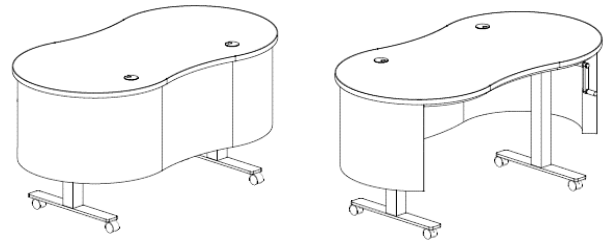

Kurve Desk - electric motor height adjustable

(with memory keypad)

KU-DSK-KDNY-6033-EADJT-LAM-CAS	Laminate top	60	33	29½-42
KU-DSK-KDNY-6033-EADJT-COR-CAS	Corian® solid surface top	60	33	29½-42
KU-DSK-KDNY-7236-EADJT-LAM-CAS	Laminate top	72	36	29½-42
KU-DSK-KDNY-7236-EADJT-COR-CAS	Corian® solid surface top	72	36	29½-42

Kurve Desk Accessories / Options include: levelers, power strip, wire management tray, and pencil drawer with pricing upon request.

2024
Kurve Desk
Specifications

General Information

Kurve Desks combine height adjustability, intergrated power, mobility, and an approachable design. Choose from a variety of shape, height adjustability, work surface material and modesty panel finish options.

FIGURE 8 Kurve Desk Standards:

- Tops are available in laminate and solid surface Corian
- Laminate Worksurface is 1.0" thick laminate with 2mm Brushed Stainless edge banding
- Corian® Solid Surface pricing is based on Antarctica
- Modesty Panels are curved, double-wall laminate. Interior is D381 WilsonArt Fashion Grey
- Standard Laminates include Wilsonart, Formica, Pionite and Nevamar
- Standard base powder coat colors are Platinum Metallic, Silver, Black & White
- Other base powder coat colors available (5% additional charge)
- Desks include 2 grommets and magnetic wire management channel

ITEM#	WORK SURFACE	WIDTH	DEPTH	HEIGHT
-------	--------------	-------	-------	--------

Kurve Desk - fixed height

29" high				
KU-DSK-FIG8-603229-LAM-CAS	Laminate top	60	32	29
KU-DSK-FIG8-603229-COR-CAS	Corian® solid surface top	60	32	29
KU-DSK-FIG8-723629-LAM-CAS	Laminate top	72	36	29
KU-DSK-FIG8-723629-COR-CAS	Corian® solid surface top	72	36	29