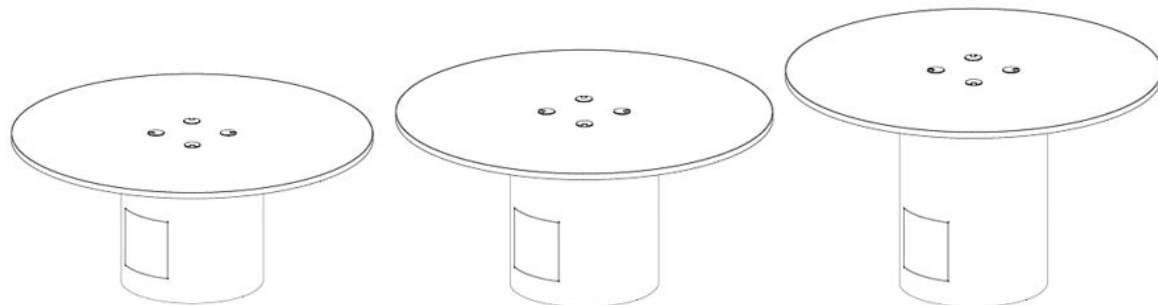

## 2024 Kurve Computer Table Specifications

**General Information**

Kurve Round Computer Tables offer a simple uncluttered grouping for computer stations. Table top and base are available in many different laminate finishes. The base has an access door allowing for easy set-up, power and data access, and clean wire management. Optional: Privacy divider panels between stations.

**Kurve Round Computer Table Standards:**

- Fixed Height Worksurface available in 26", 29" & 36" AFF (above finished floor)
- Worksurface is 1" thick MDF with laminate surface & 2mm edge banding
- Grommets, wire management & power access included
- Two - 15 amp plug-strips included
- Standard Laminates include Wilsonart, Formica, Pionite and Nevamar
- Optional Acrylic privacy divider panels

*shown with discovery ottomans*

ITEM#	DESCRIPTION	DIAMETER	HEIGHT
-------	-------------	----------	--------

<b>kurve computer tables HP Laminate top / base with privacy divider panels</b>
---

KU-CT-60-26-CYB-LAM-TDP KU-CT-60-29-CYB-LAM-TDP KU-CT-60-36-CYB-LAM-TDP	<b>60" diameter</b>	60 60 60	26 29 36
---	---------------------	----------------	----------------

<b>kurve computer tables HP Laminate top / base</b>
---

KU-CT-60-26-CYB-LAM KU-CT-60-29-CYB-LAM KU-CT-60-36-CYB-LAM	<b>60" diameter</b>	60 60 60	26 29 36
---	---------------------	----------------	----------------