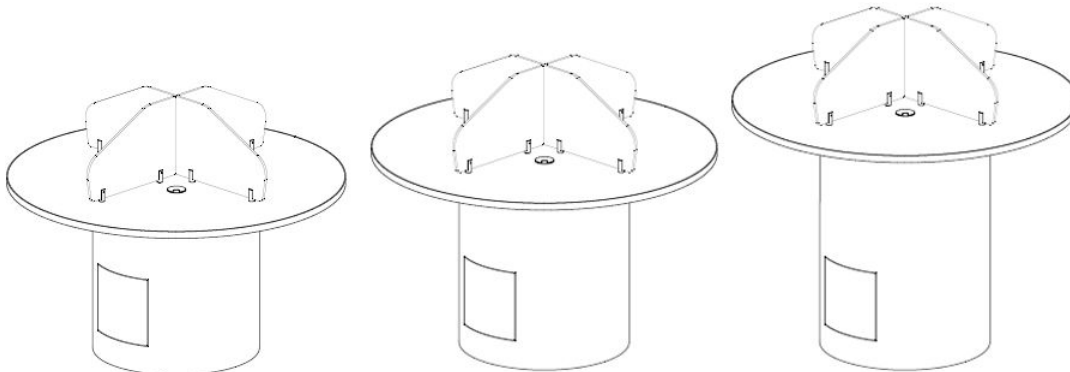

### Kurve Round Computer Table Standards:

Fixed Height Worksurface available in 26", 29" & 36" AFF (above finished floor)  
 Worksurface is 1" thick MDF with laminate surface & 2mm edge banding  
 Grommets, wire management & power access included  
 Two - 15 amp plug-strips included  
 Standard Laminates include Wilsonart, Formica, Pionite and Nevamar  
 Optional Acrylic privacy divider panels

shown with discovery ottomans

ITEM#	DESCRIPTION	DIAMETER	HEIGHT
-------	-------------	----------	--------

#### kurve computer tables HP Laminate top / base with privacy divider panels

KU-CT-48-26-CYB-LAM-TDP  
 KU-CT-48-29-CYB-LAM-TDP  
 KU-CT-48-36-CYB-LAM-TDP

48" diameter

48 26  
 48 29  
 48 36