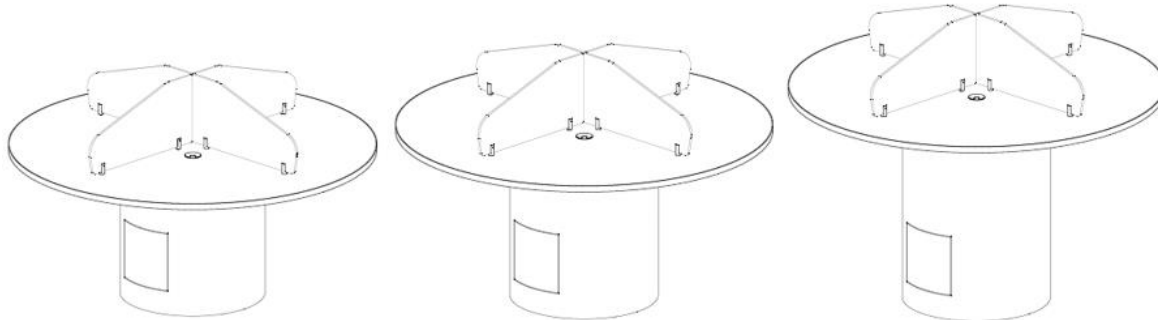

## 2024 Kurve Computer Table Specifications

**General Information**

Kurve Round Computer Tables offer a simple uncluttered grouping for computer stations. Table top and base are available in many different laminate finishes. The base has an access door allowing for easy set-up, power and data access, and clean wire management. Optional: Privacy divider panels between stations.

**Kurve Round Computer Table Standards:**

- Fixed Height Worksurface available in 26", 29" & 36" AFF (above finished floor)
- Worksurface is 1" thick MDF with laminate surface & 2mm edge banding
- Grommets, wire management & power access included
- Two - 15 amp plug-strips included
- Standard Laminates include Wilsonart, Formica, Pionite and Nevamar
- Optional Acrylic privacy divider panels

*shown with discovery ottomans*

ITEM#	DESCRIPTION	DIAMETER	HEIGHT
-------	-------------	----------	--------

<b>kurve computer tables HP Laminate top / base with privacy divider panels</b>
---

KU-CT-60-26-CYB-LAM-TDP KU-CT-60-29-CYB-LAM-TDP KU-CT-60-36-CYB-LAM-TDP	<b>60" diameter</b>	60 60 60	26 29 36
---	---------------------	----------------	----------------