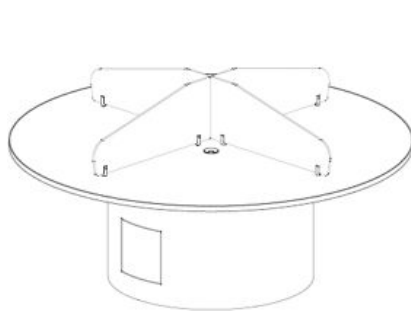

kurve computer tables HP Laminate top / base

KU-CT-72-26-CYB-LAM

KU-CT-72-29-CYB-LAM

KU-CT-72-36-CYB-LAM

72" diameter

72

26

72

29

72

36