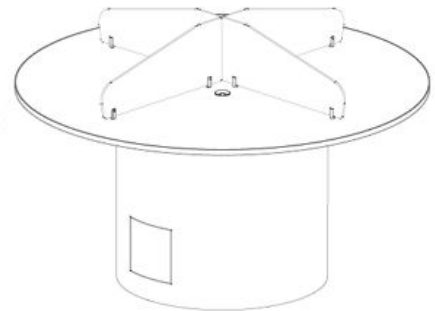

kurve computer tables HP Laminate top / base

KU-CT-72-26-CYB-LAM

KU-CT-72-29-CYB-LAM

KU-CT-72-36-CYB-LAM

72" diameter

72

26

72

29

72

36