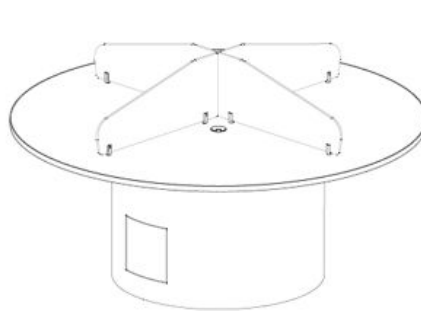

kurve computer tables HP Laminate top / base

KU-CT-72-26-CYB-LAM

KU-CT-72-29-CYB-LAM

KU-CT-72-36-CYB-LAM

72" diameter

72

26

72

29

72

36