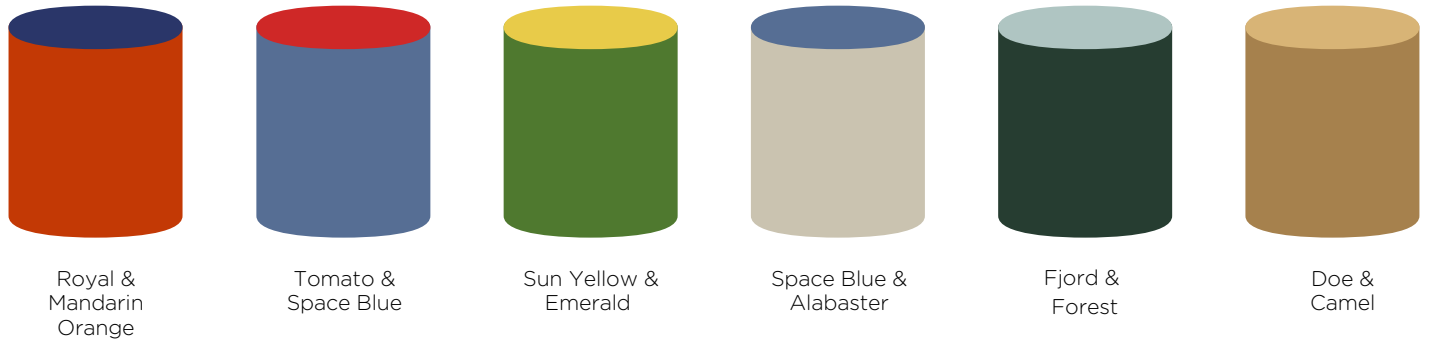

discovery seating & cushion color chart

colors for ottomans and bench cushions

popular ottoman color combinations

discovery ottoman in Tomato & Space Blue

triangular cushion on discovery pinwheel in Space Blue

triangular cushion on discovery pinwheel in Crocus