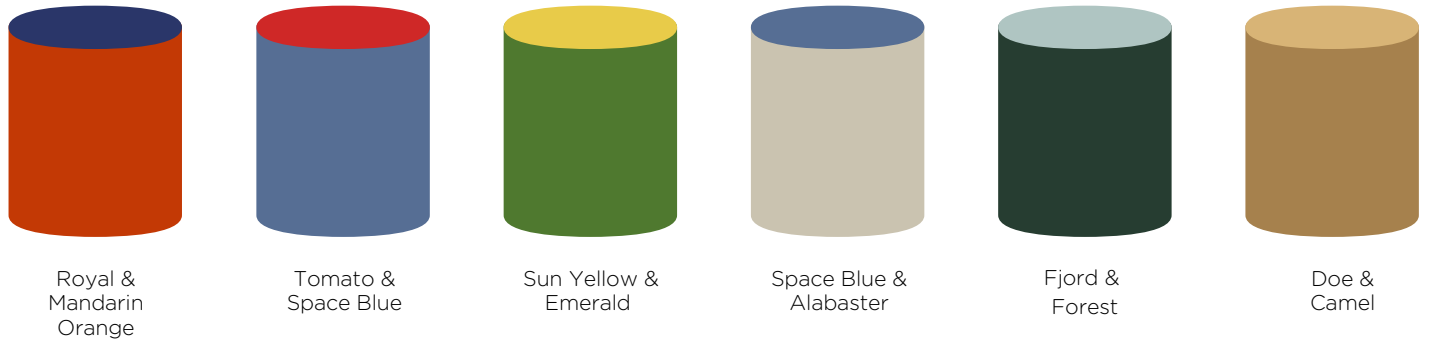

# discovery seating & cushion color chart

## popular ottoman color combinations

discovery ottoman in Tomato & Space Blue

discovery mini with ottomans

discovery pinwheel activity table with ottomans

## color selections

Choose from this selection of colors for ottomans and bench cushions.

Doe Sand Camel Parchment Adobe White Alabaster Putty American Beauty Tomato

Mandarin Golden Corn Sun Yellow Alpine Forest Emerald China Green Turquoise Crocus

## popular ottoman color combinations

Alpine & Mandarin Tomato & Space Blue Crocus & Golden Corn Space Blue & China Green Alpine & Emerald Sand & Camel

4560-01 Discovery ottoman in Tomato & Space Blue

4551-02 Bench cushion in Space Blue