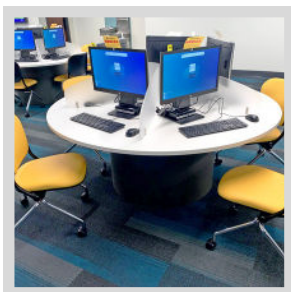

kurve computer table

Kurve computer tables offer a simple uncluttered grouping for computer stations that are perfectly suited for solo work or sharing. Tables are compact, yet the round shape offers room for two or three to gather at each computer station.

Finishes to fit.

Select from a variety of high-pressure laminates from WilsonArt, Pionite, Formica and Nevamar for the surface and drum base. Solid surface and wood veneer surfaces are also available.

Screens to define the work space.