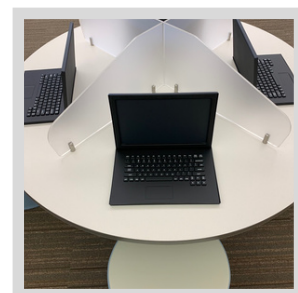

specialized utility space for all sizes

Tops are available in 3 diameters: 48", 60", and 72"

Bases are available in 3 heights: 26", 29", and 36":
(shown below in 60" diameter with shrouds)

Finishes to fit.

Select from a variety of high-pressure laminates from WilsonArt, Pionite, Formica and Nevamar for the surface and drum base. Solid surface and wood veneer surfaces are also available.

Screens to define the work space.

Frosted 3/8" thick acrylic screens are standard.
3form panels are also available.

Drum base to keep wires tidy.

The drum base with a built in access panel offers wire management storage. In-surface power or grommets are optional.

Ottomans for seating.

Ottomans for the junior height are lightweight and can be tucked away and rearranged easily. Upholstered in Naugahyde, durable and available in a variety of colors, ottomans complete the grouping.