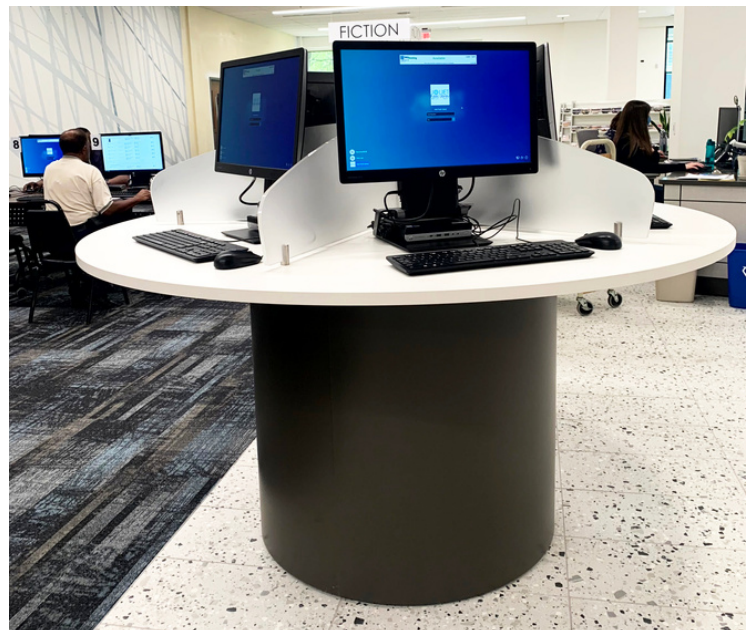

kurve computer table

Kurve computer tables offer a simple uncluttered grouping for computer stations that are perfectly suited for solo work or sharing. Tables are compact, yet the round shape offers room for two or three to gather at each computer station.

Choose your size, height, finishes, and options. Contact us and we can help you design your perfect kurve computer table!

3branch.com/product/kurve-computer-tables

specialized utility space for all sizes

Finishes to fit.

Select from a variety of high-pressure laminates from WilsonArt, Pionite, Formica and Nevamar for the surface and drum base. Solid surface and wood veneer surfaces are also available.

Screens to define the work space.

Frosted 3/8" thick acrylic screens are standard.
3form panels are also available.

Drum base to keep wires tidy.

The drum base with a built in access panel offers wire management storage. In-surface power or grommets are optional.