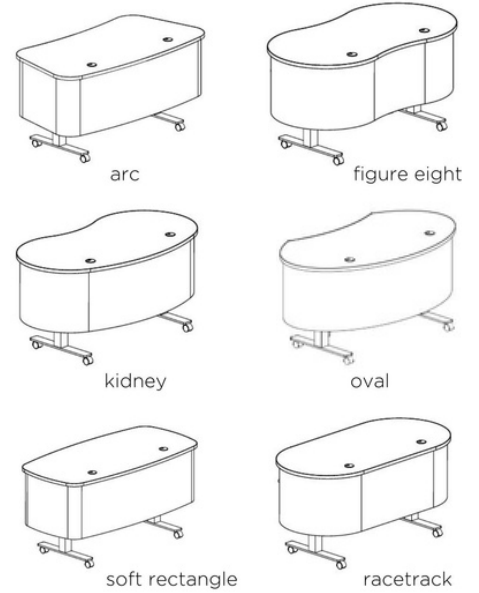

kurve desk collection

Kurve desks combine height adjustability, integrated power, mobility, and an approachable design.

Customize yours!
Choose your shape, size, finishes, and options!

<https://3branch.com/product/kurve-desks/>

surface: Formica blue felt high pressure laminate with brushed stainless PVC edge

front panel: Wilsonart kensington maple high pressure laminate

surface: Wilsonart crisp linen high pressure laminate with matching PVC edge

platinum metallic

silver

black

furniture white

Width: 48", 60" or 72"

Height: Adjustable with hand-crank or electric motor, or fixed heights of 29" or 36"

Choose between bases with casters or adjustable glides.

Desks include 2 grommets, magnetic wire management channel, under-mounted wire management tray, and bag hook.

Options: Pencil drawer and oversized front panel.

Contact us and we can help you design your perfect kurve desk!