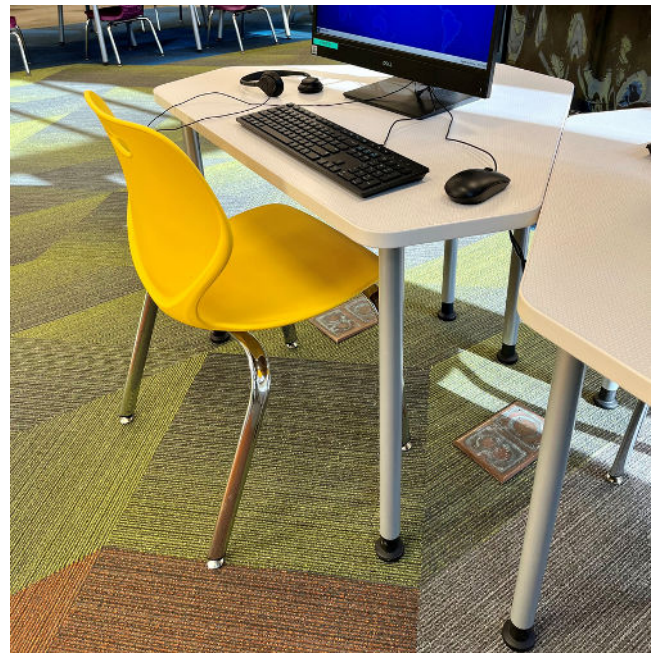

wedge table

Wedge tables are a nimble solution for computer tables, study carrels, and conference tables. The unique soft triangle shape allows for multiple configurations in linear and non-linear arrangements. Wedge Tables have durable powder coated legs that come standard with casters for mobility.

Choose your height, finishes, power, and privacy options. Contact us and discover our flexible space solutions!

3branch.com/product/wedge-tables