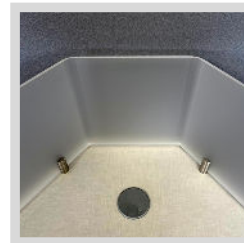

platinum metallic

silver

black

furniture white

2 heights available: 29.5" (standard) or 26" (youth)

Standard with lockable casters. Levelers are available.

Select with or without 3/8" thick acrylic privacy panels.

Grommet included.

Optional power module in place of grommet.

Accessories available:

wire management tray

power tower - example shown in grouping of 3 Wedge Tables