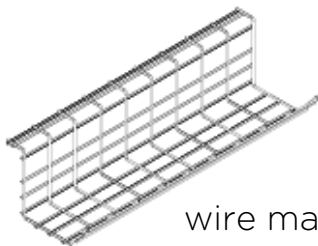

platinum metallic

silver

black

furniture white

2 heights available: 29.5" (standard) or 26" (youth)

Standard with lockable casters. Levelers are available.

Select with or without 3/8" thick acrylic privacy panels.

Grommet included.

Optional power module in place of grommet.

Accessories available:

wire management tray

power tower - example shown in grouping of 3 Wedge Tables