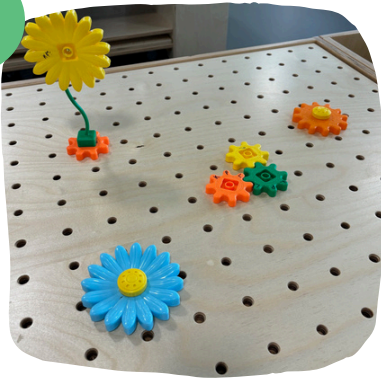

discovery mini™

compact design and clever storage makes any space, a discovery space

Half the size and all the fun! The compact “mini” includes four play surfaces, storage, and mobility features so you can bring the **Power of Play** to any space in your library.

3branch.com/product/discovery-mini-activity-table

Discovery Mini complete kit features:

- two reversible activity tops provide four play surfaces (building brick, train track, pegboard, flat hardwood)
- clever storage for second reversible play surface
- side bins and acrylic liners for easy access to toys and storage
- locking casters and solid Baltic birch plywood construction
- no assembly required
- for smaller footprint needs, available without side bins

swap, store, and play - four tops included

1

building brick surface

2

train track surface

3

pegboard surface

4

flat hardwood surface

← spare play surface storage

clear acrylic inserts for easy cleaning & storage

SCAN HERE

Link to video demonstration.

locking casters for mobility