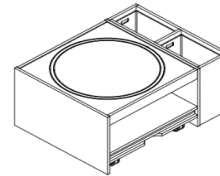

Built-in storage in the lower section of the table for the unused top makes for quick and easy change-out.

6.5 square feet of open storage under the activity surface for easy access of your activity components.

Accessible and locking casters provide mobility and safety.

Optional side bins attach to the table and come with two acrylic inserts for easy access to activity components.

No assembly required

ITEM#	DESCRIPTION	LIST PRICE
-------	-------------	------------

**4703**    **discovery mini table w/tall storage bin with clear acrylic inserts, two reversible tops & casters**  
**42w 32d 19h**

**\$3,721**

This configuration consists of:

- 4602 (1) Discovery mini table base with locking casters
- 4610 (1) Reversible blue building brick top / Green train track top
- 4611 (1) Reversible pegboard top / Flat hardwood surface top
- 4531-21 (1) Tall Storage Bin (10w 32d 19h)
- 4530-01 (2) Clear Acrylic Inserts w/ cutout handles (8.37w 14.5d 8h)