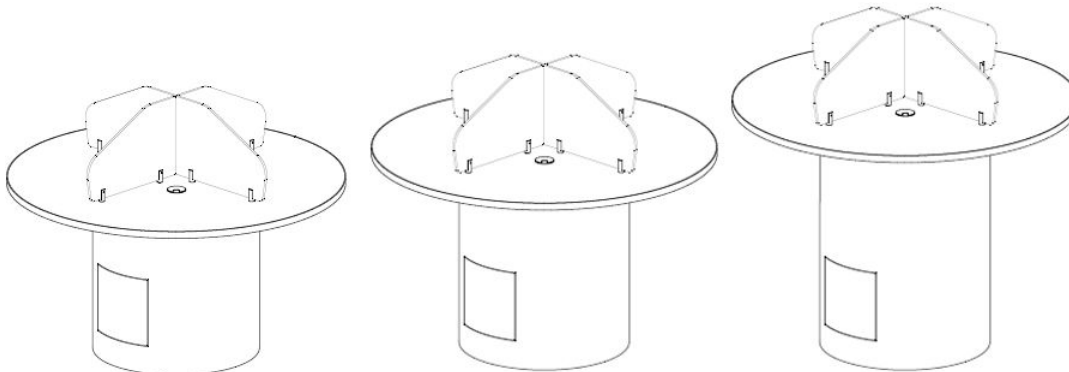

kurve computer tables HP Laminate top / base

KU-CT-48-26-CYB-LAM	48" diameter	48	26	$5,316
KU-CT-48-29-CYB-LAM		48	29	$5,334
KU-CT-48-36-CYB-LAM		48	36	$5,541