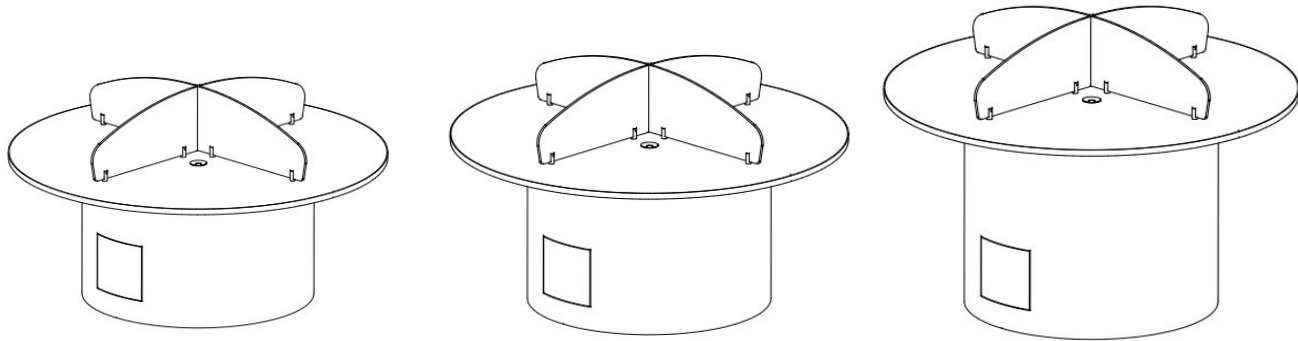

kurve computer tables HP Laminate top / base

KU-CT-60-26-CYB-LAM	60" diameter	60	26	$6,266
KU-CT-60-29-CYB-LAM		60	29	$6,284
KU-CT-60-36-CYB-LAM		60	36	$6,563