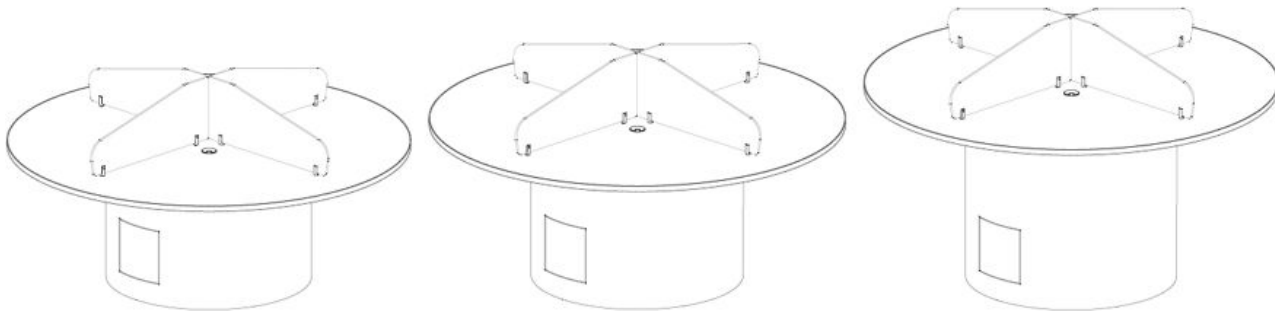

kurve computer tables HP Laminate top / base

KU-CT-72-26-CYB-LAM	72" diameter	72	26	$7,439
KU-CT-72-29-CYB-LAM		72	29	$7,456
KU-CT-72-36-CYB-LAM		72	36	$7,736