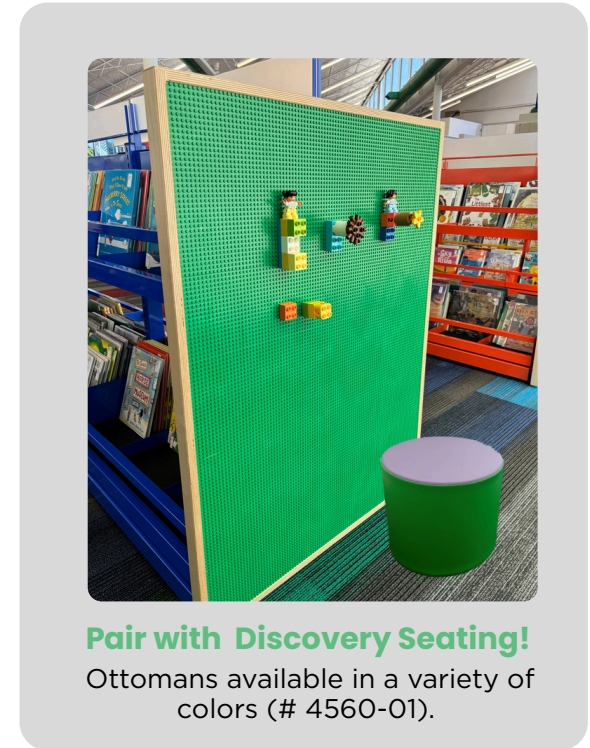

These end panels are **easily secured** to shelving with your existing steel end panel brackets and levelers and glides are attached to stabilize. This simple addition **turns ordinary shelving into an interactive must-stop** during every library adventure.

**Durable construction**

**Clean, light finish**

**Leveler for stability**

- **Available in 4 popular sizes:**
- 43"h x 25"w x 1-1/2", 2", or 5 1/2" thick
- 43"h x 32"w x 1-1/2", 2", or 5 1/2" thick
- 49"h x 25"w x 1-1/2", 2", or 5 1/2" thick
- 49"h x 32"w x 1-1/2", 2", or 5 1/2" thick

### Pair with Discovery Seating!

Ottomans available in a variety of colors (# 4560-01).

Scan to view  
End Panels  
in action!

**Boost the fun. Brighten your space. Let the play begin!**

Email [info@3branch.com](mailto:info@3branch.com) or call 877.899.9902 with questions or for pricing.