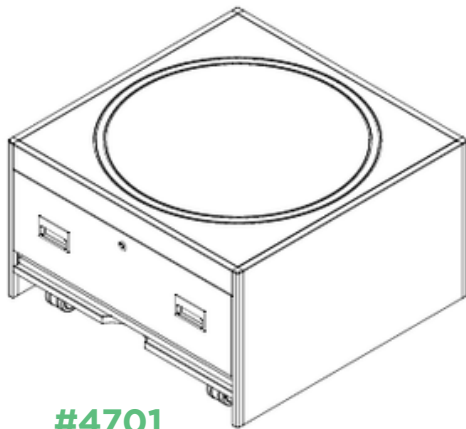

The All-in-One Discovery Mini Components

- two reversible and interchangeable activity tops provide four activity surfaces (building brick, train track, pegboard, flat hardwood)
- locking casters for mobility
- built-in storage pocket for the additional, reversible activity surface while not in use
- locking drawer
- side bins + (2) clear inserts for easy access to toys and storage (#4705)

Two options:

#4701

Discovery Mini

32" wide x 32" deep x 19" high