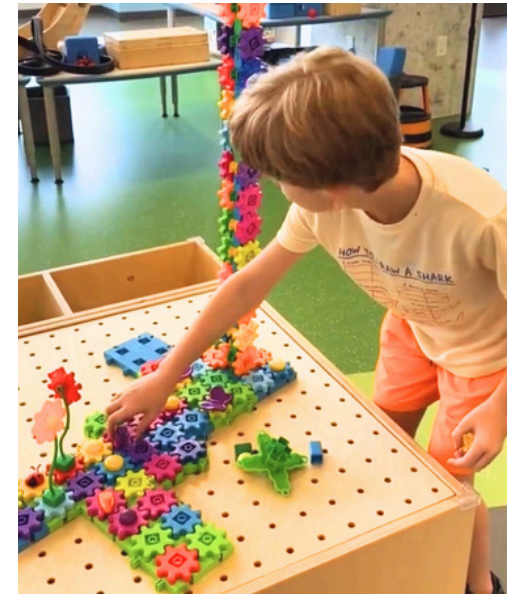

The All-in-One Discovery Mini Components

- two reversible and interchangeable activity tops provide four activity surfaces (building brick, train track, pegboard, flat hardwood)
- locking casters for mobility
- built-in storage pocket for the additional, reversible activity surface while not in use
- locking drawer
- side bins + (2) clear inserts for easy access to toys and storage (#4705)

Two options:

#4701

Discovery Mini

32" wide x 32" deep x 19" high

#4705

Discovery Mini + Side Bins

42" wide x 32" deep x 19" high

Pair with Discovery Seating!

Ottomans available in a variety of colors (# 4560-01).

Ready for endless play?

Email info@3branch.com or call 877.899.9902 with questions or for pricing.