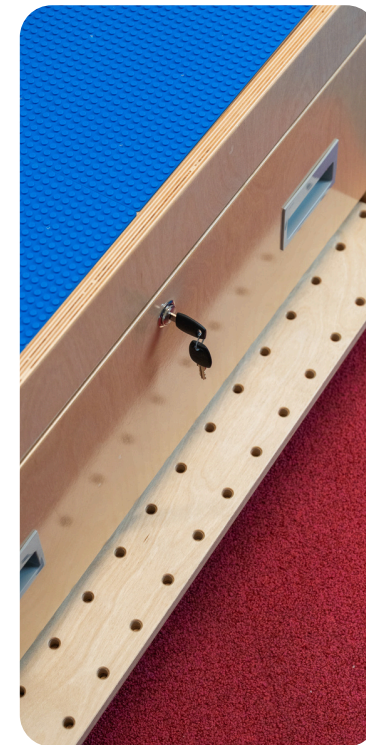

## Functional and Durable Features

Every feature has been **carefully designed** to ensure **durability and ease of use**, making it the perfect addition to any play space.

Lockable casters offer mobility for flexible spaces.

Side bins with removable, clear inserts allow easy access to toys.

A lockable drawer secures toys and materials while not in use.

Edges are smoothed, exposed Baltic birch with rounded corners.

Additional, reversible activity surface is stored in built-in storage pocket while not in use.

# The All-in-One Discovery Mini Components

- two reversible and interchangeable activity tops provide four activity surfaces (building brick, train track, pegboard, flat hardwood)
- locking casters for mobility
- built-in storage pocket for the additional, reversible activity surface while not in use
- locking drawer
- side bins + (2) clear inserts for easy access to toys and storage (#4705)