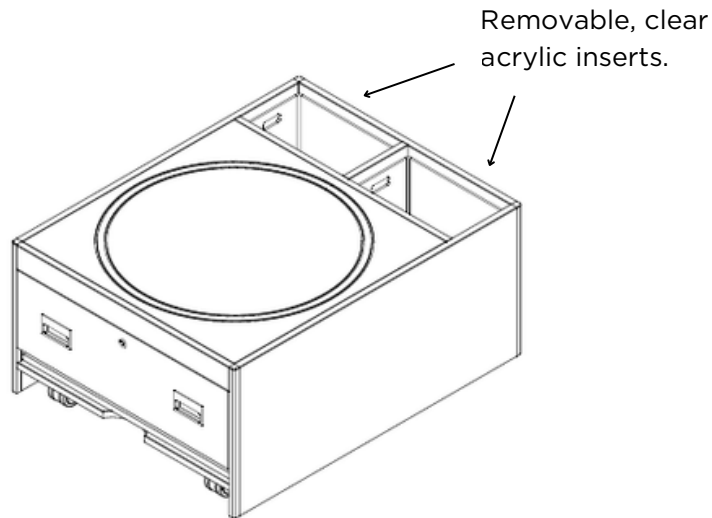

#4705

Discovery Mini + Side Bins

42" wide x 32" deep x 19" high